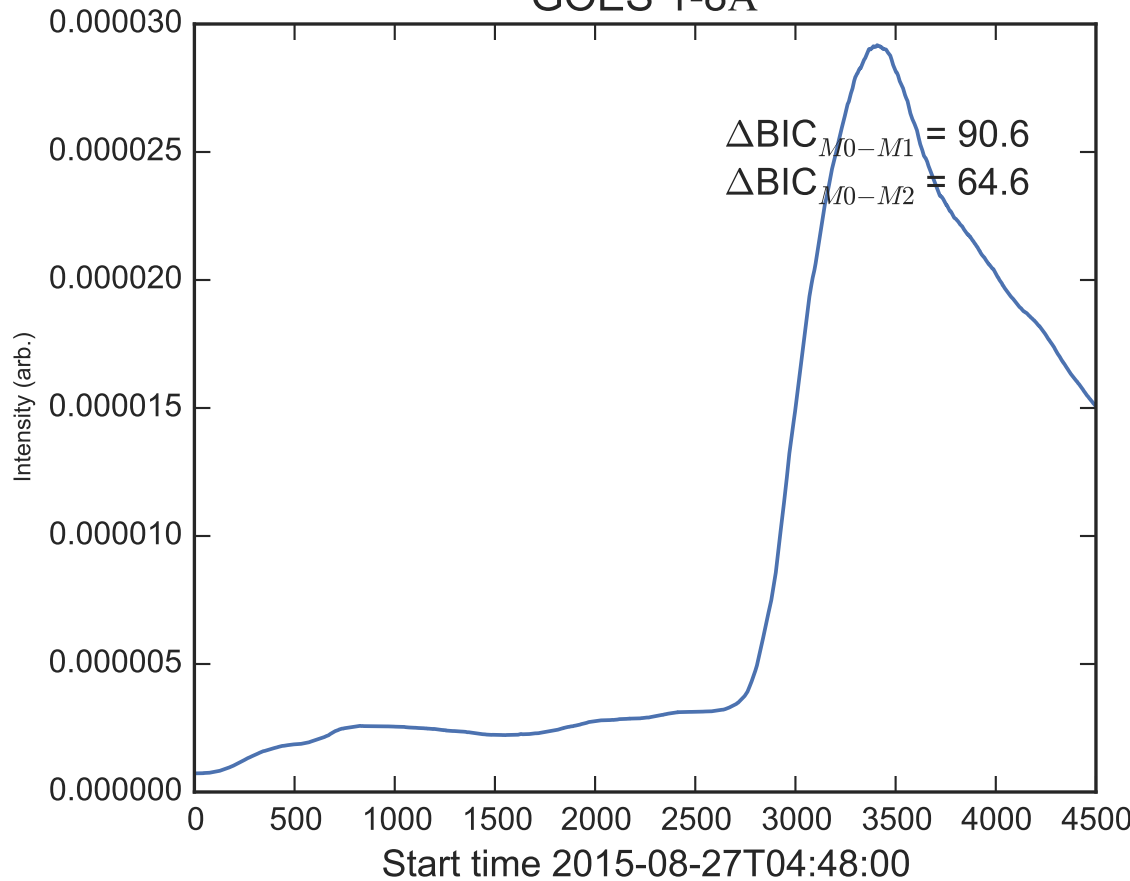

GOES 1-8Å

Power Spectral Density (PSD) - Model 0

Power Spectral Density (PSD) - Model 1

Power Spectral Density (PSD) - Model 2