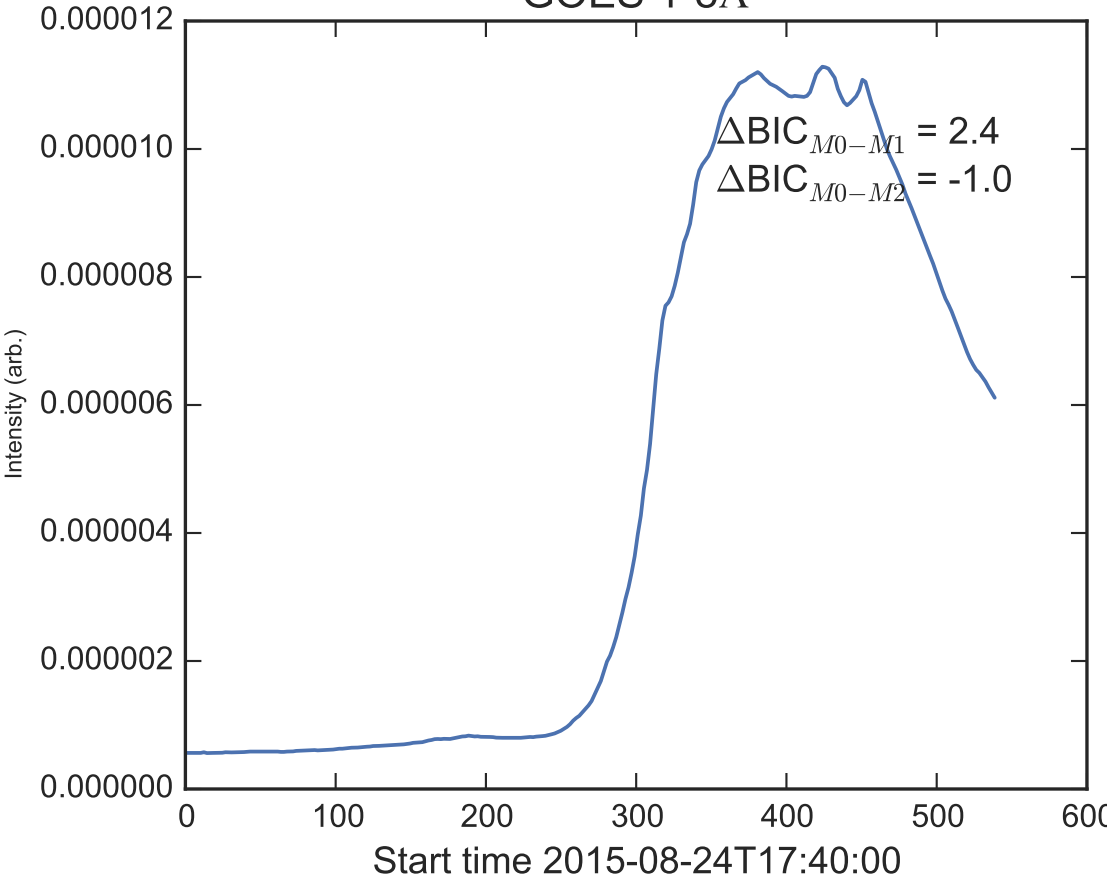

GOES 1-8Å

Power Spectral Density (PSD) - Model 0

Power Spectral Density (PSD) - Model 1

Power Spectral Density (PSD) - Model 2