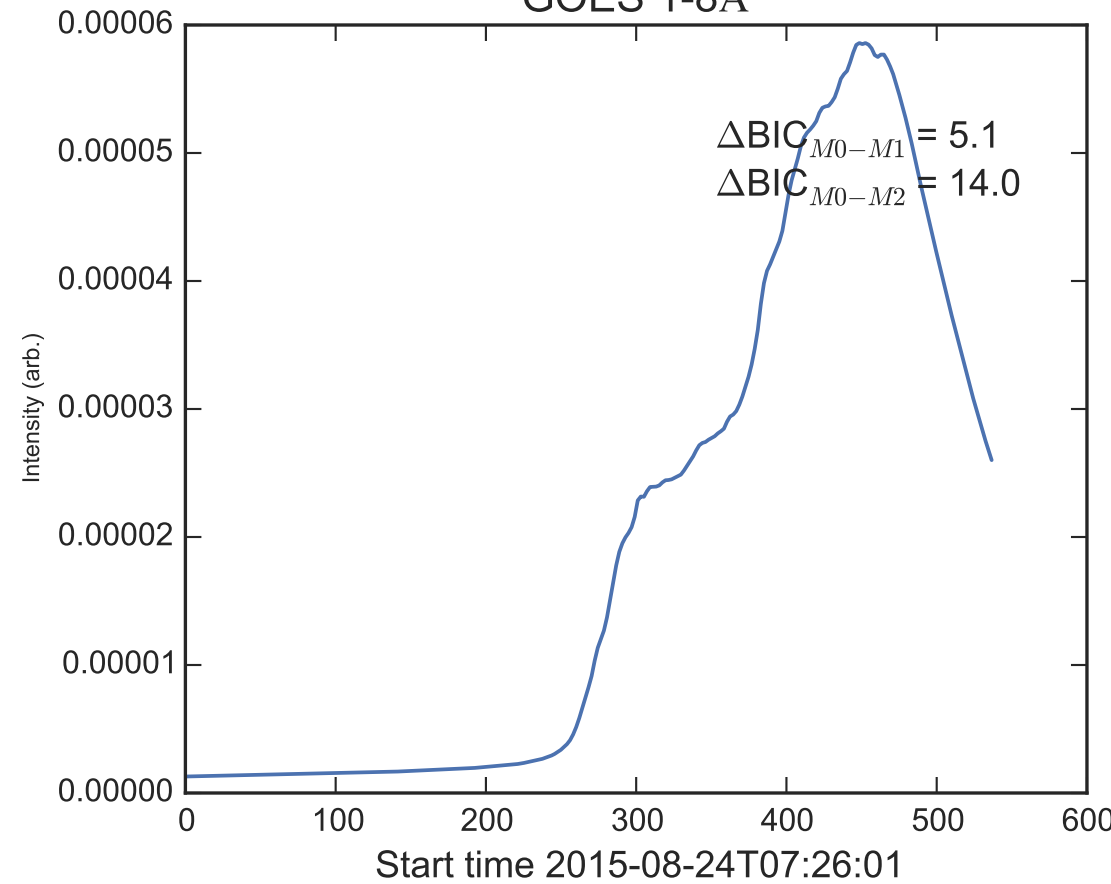

GOES 1-8Å

Power Spectral Density (PSD) - Model 0

Power Spectral Density (PSD) - Model 1

Power Spectral Density (PSD) - Model 2