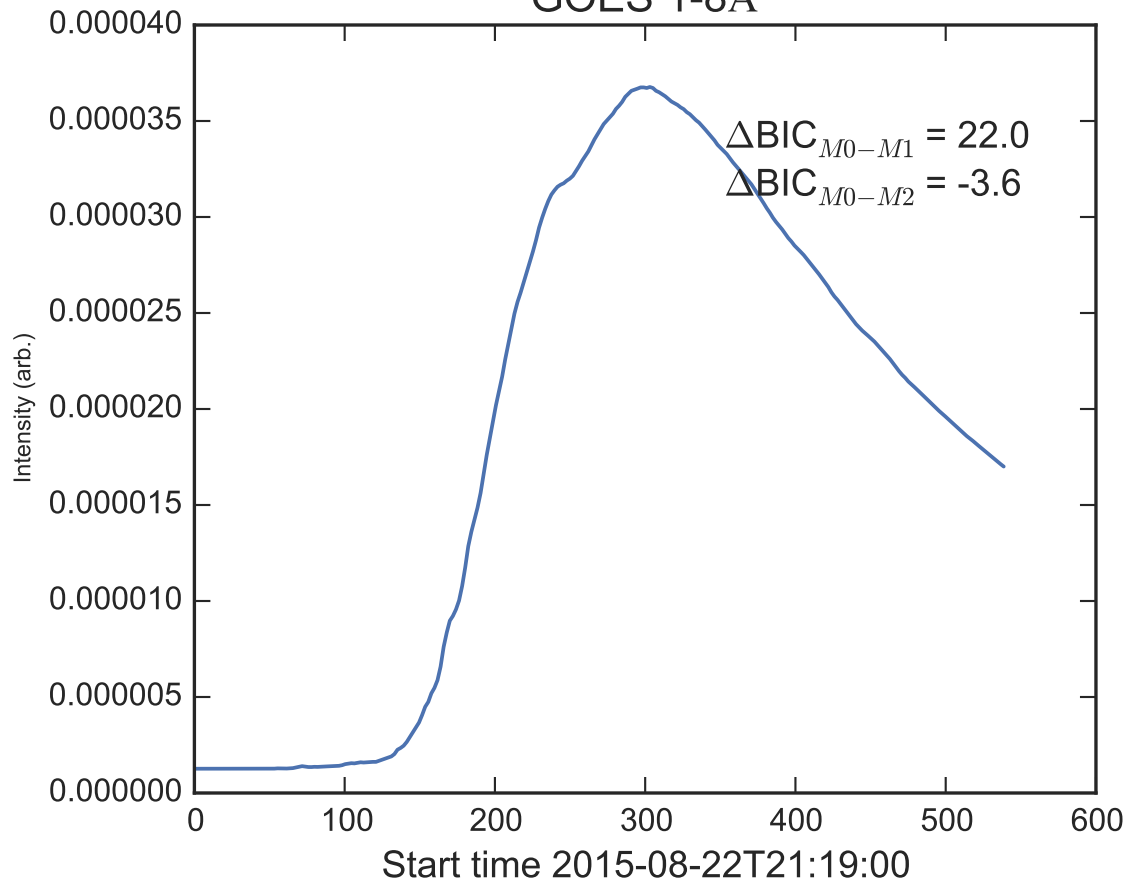

GOES 1-8Å

Power Spectral Density (PSD) - Model 0

Power Spectral Density (PSD) - Model 1

Power Spectral Density (PSD) - Model 2