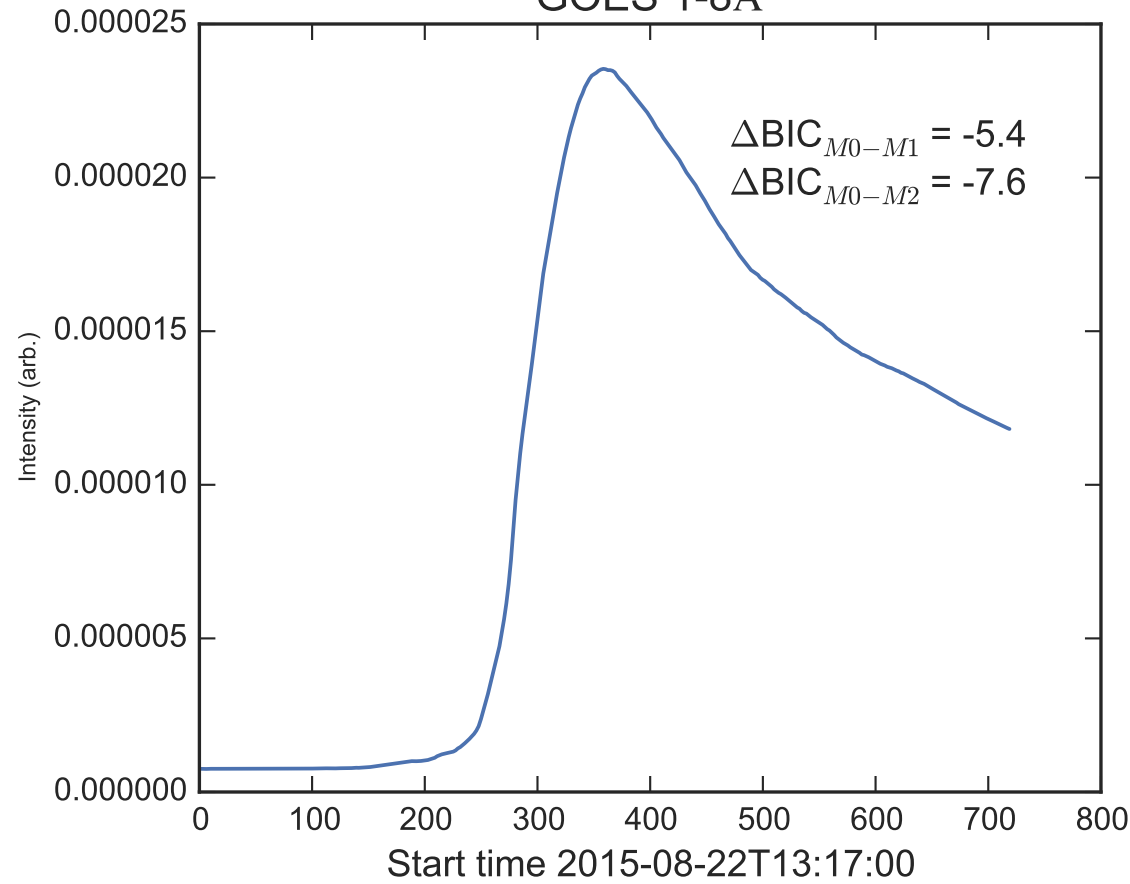

GOES 1-8Å

Power Spectral Density (PSD) - Model 0

Power Spectral Density (PSD) - Model 1

Power Spectral Density (PSD) - Model 2