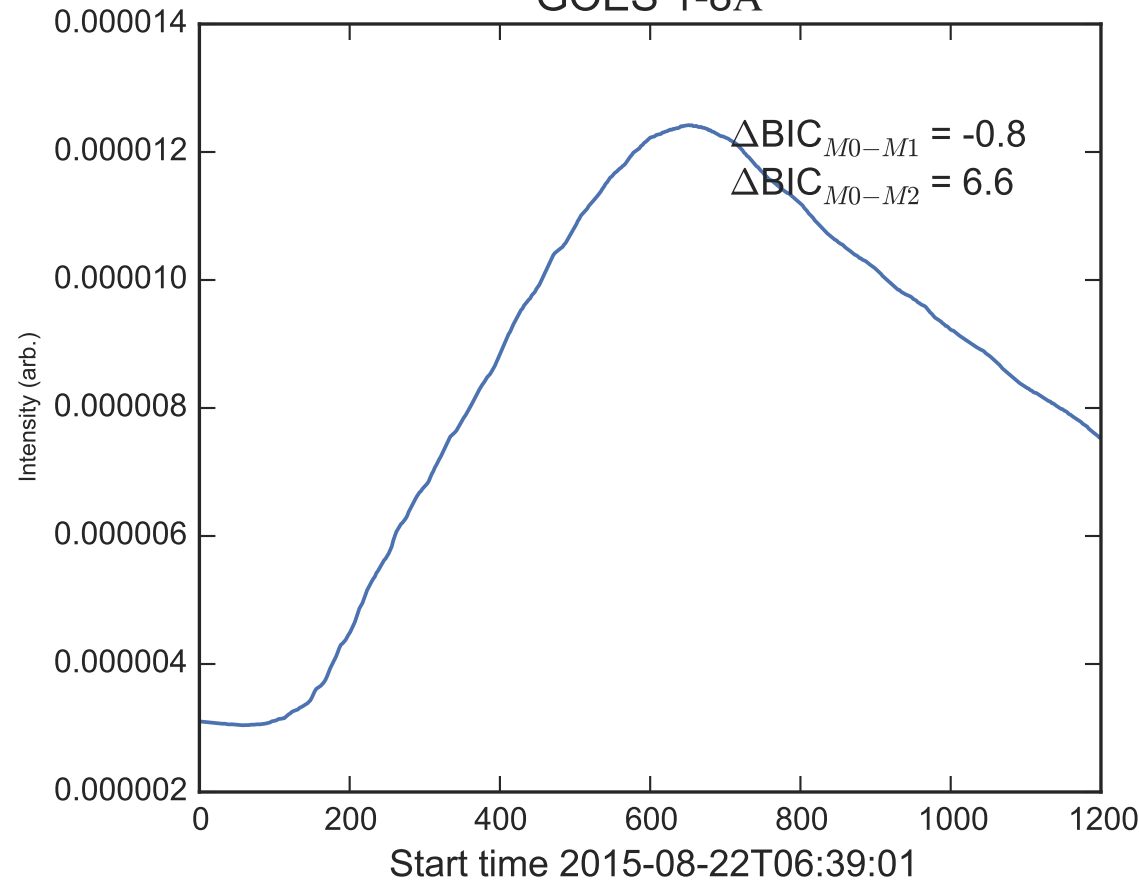

GOES 1-8Å

Power Spectral Density (PSD) - Model 0

Power Spectral Density (PSD) - Model 1

Power Spectral Density (PSD) - Model 2