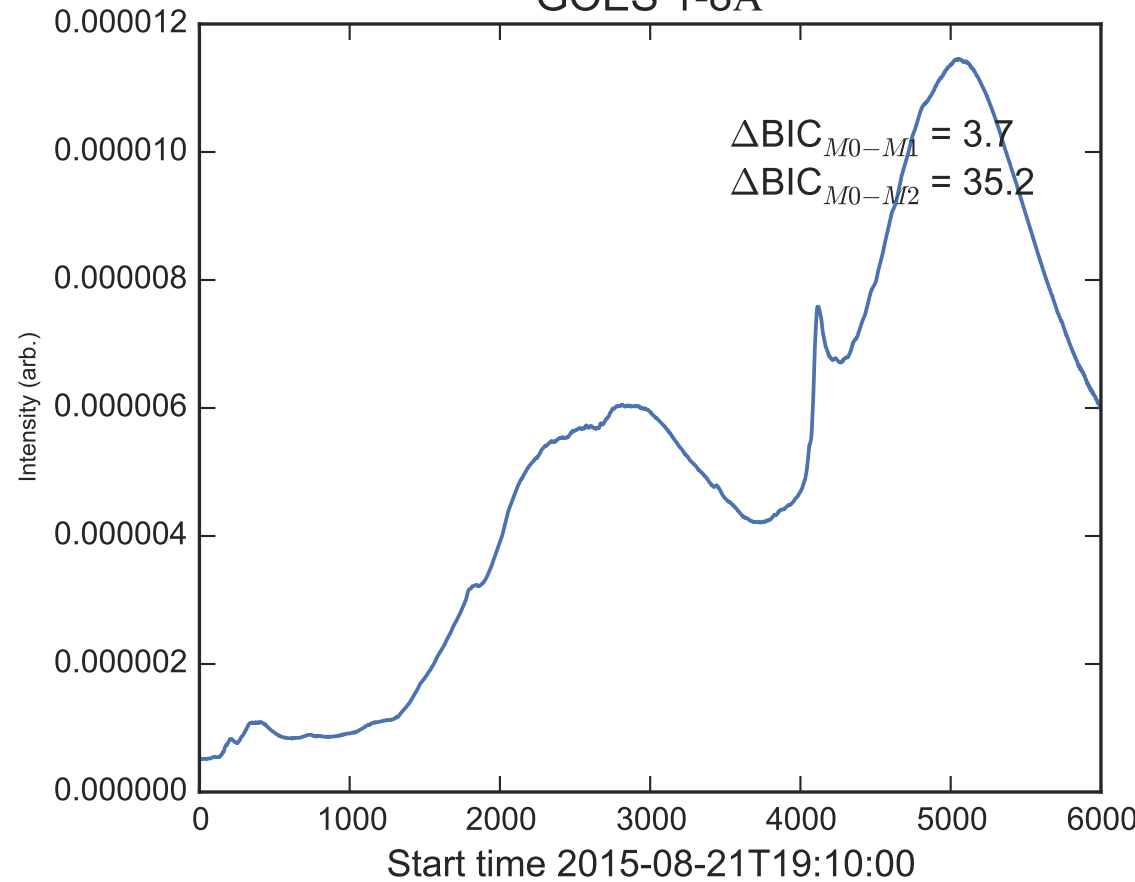

GOES 1-8Å

Power Spectral Density (PSD) - Model 0

Power Spectral Density (PSD) - Model 1

Power Spectral Density (PSD) - Model 2