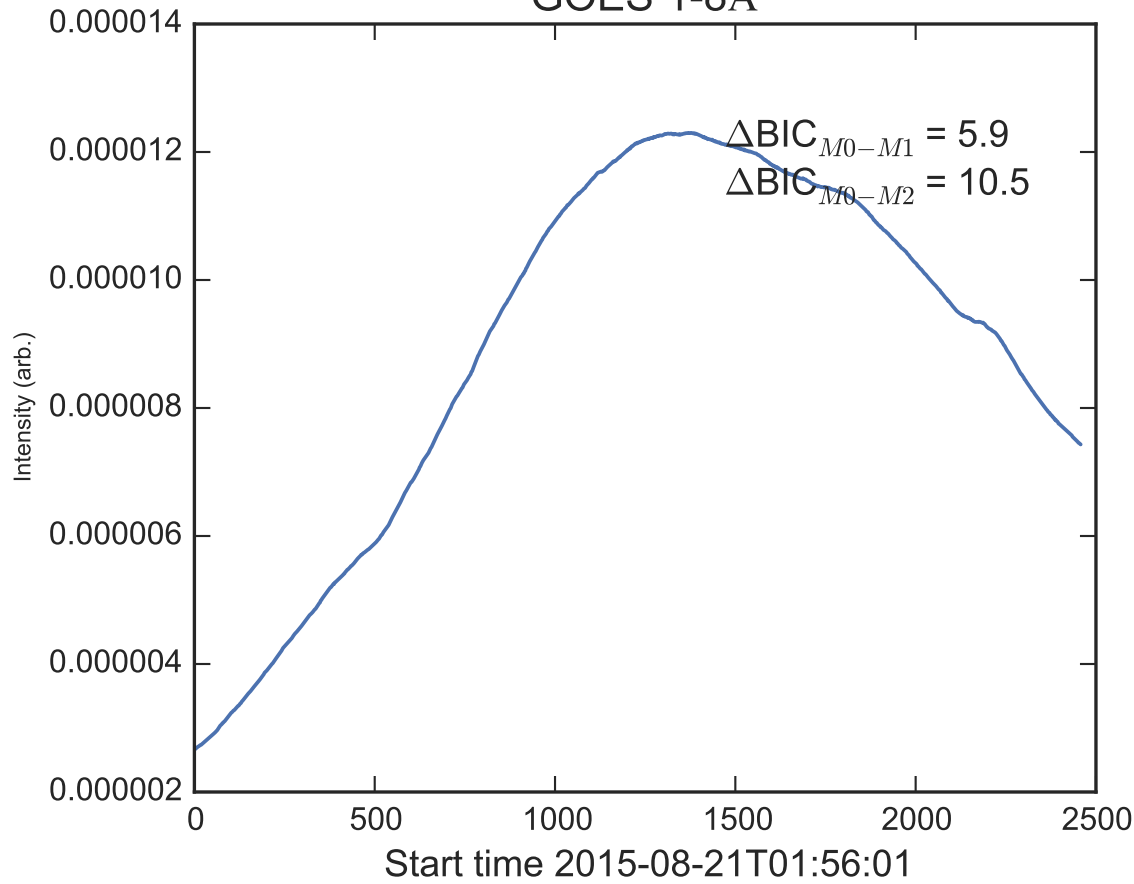

GOES 1-8Å

Power Spectral Density (PSD) - Model 0

Power Spectral Density (PSD) - Model 1

Power Spectral Density (PSD) - Model 2