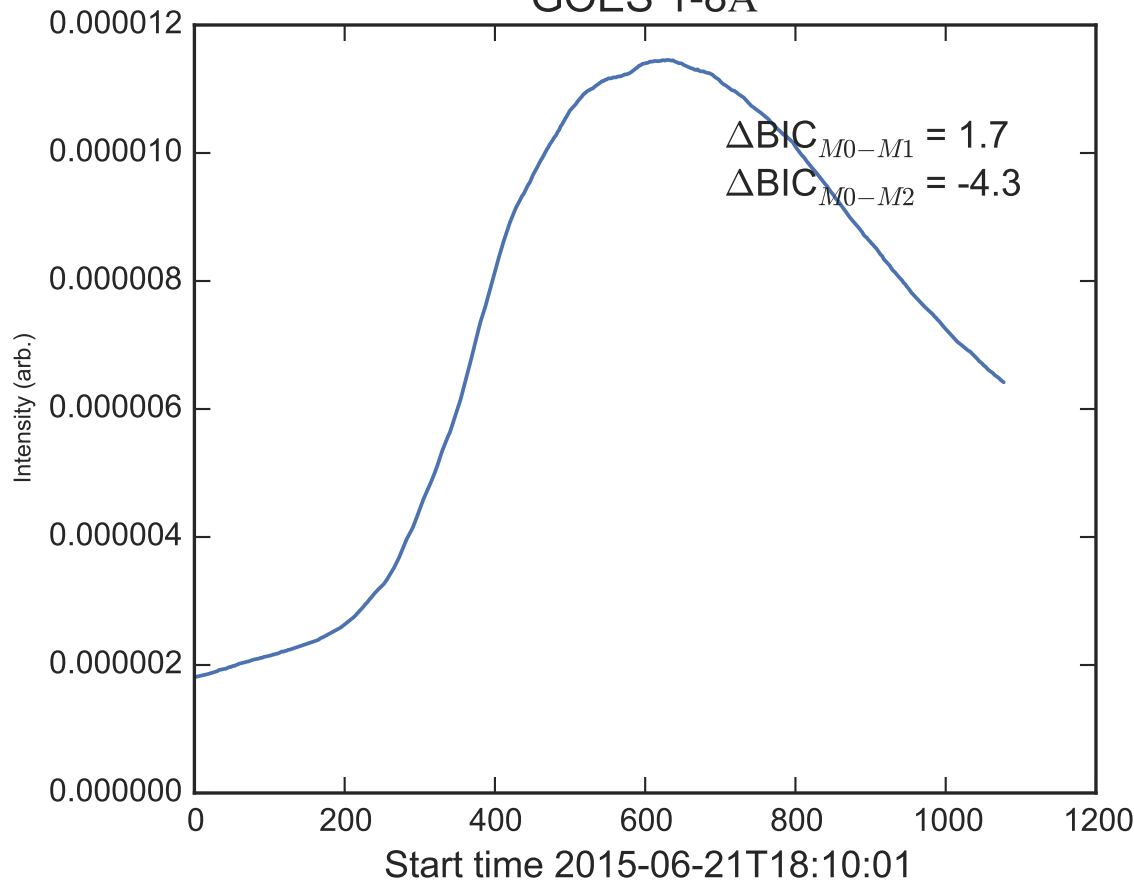

GOES 1-8Å

Power Spectral Density (PSD) - Model 0

Power Spectral Density (PSD) - Model 1

Power Spectral Density (PSD) - Model 2