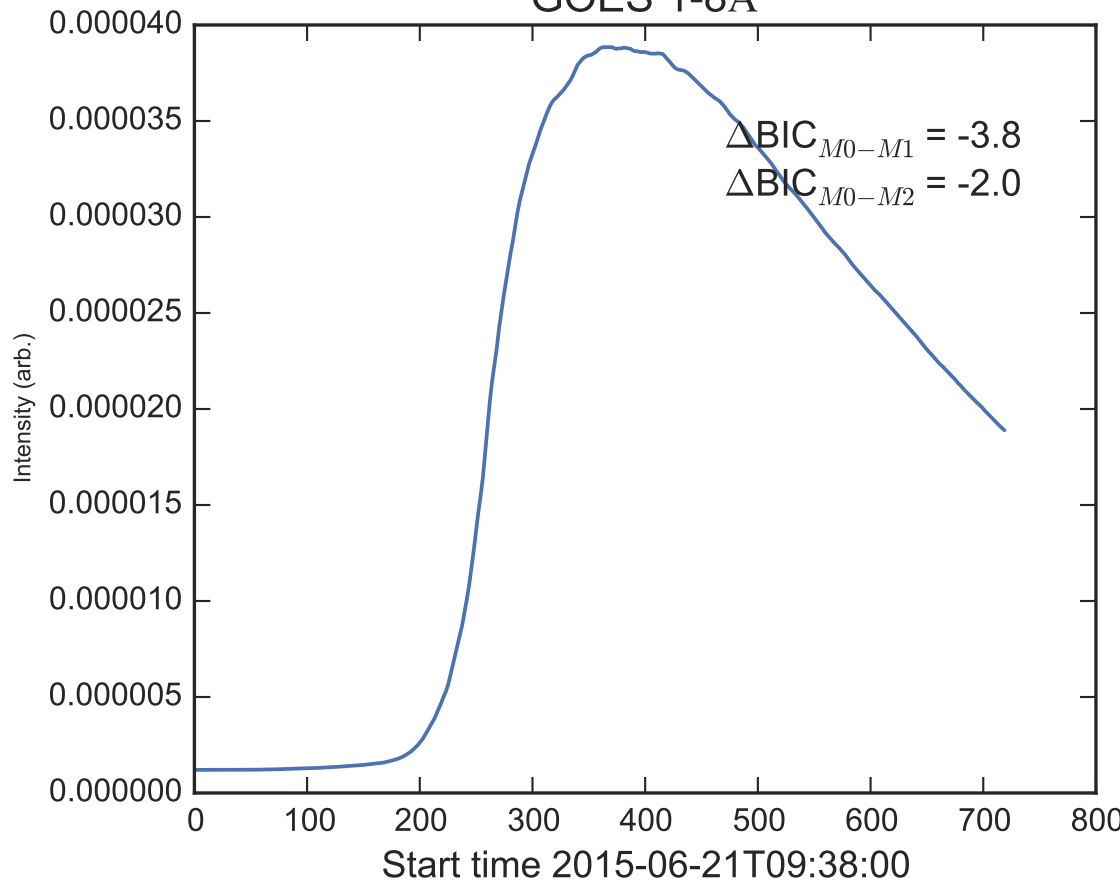

GOES 1-8Å

Power Spectral Density (PSD) - Model 0

Power Spectral Density (PSD) - Model 1

Power Spectral Density (PSD) - Model 2