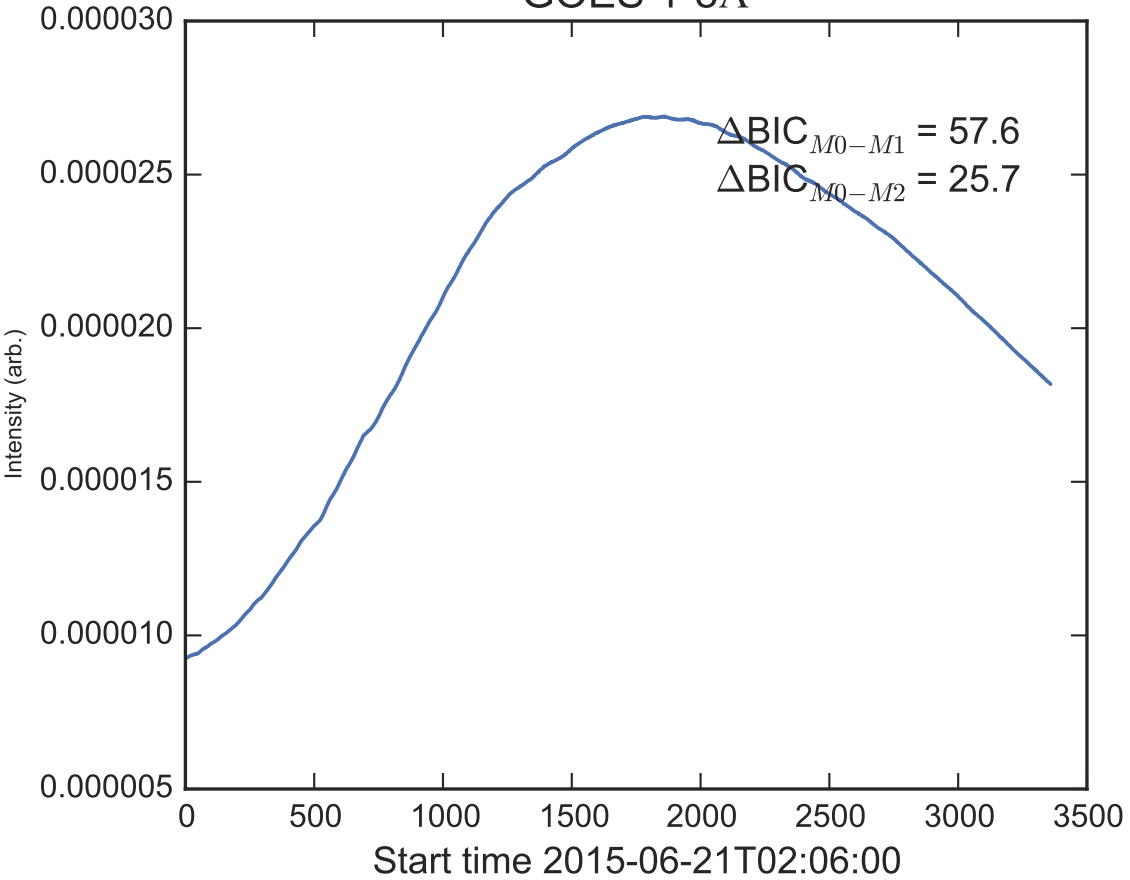

GOES 1-8Å

Power Spectral Density (PSD) - Model 0

Power Spectral Density (PSD) - Model 1

Power Spectral Density (PSD) - Model 2