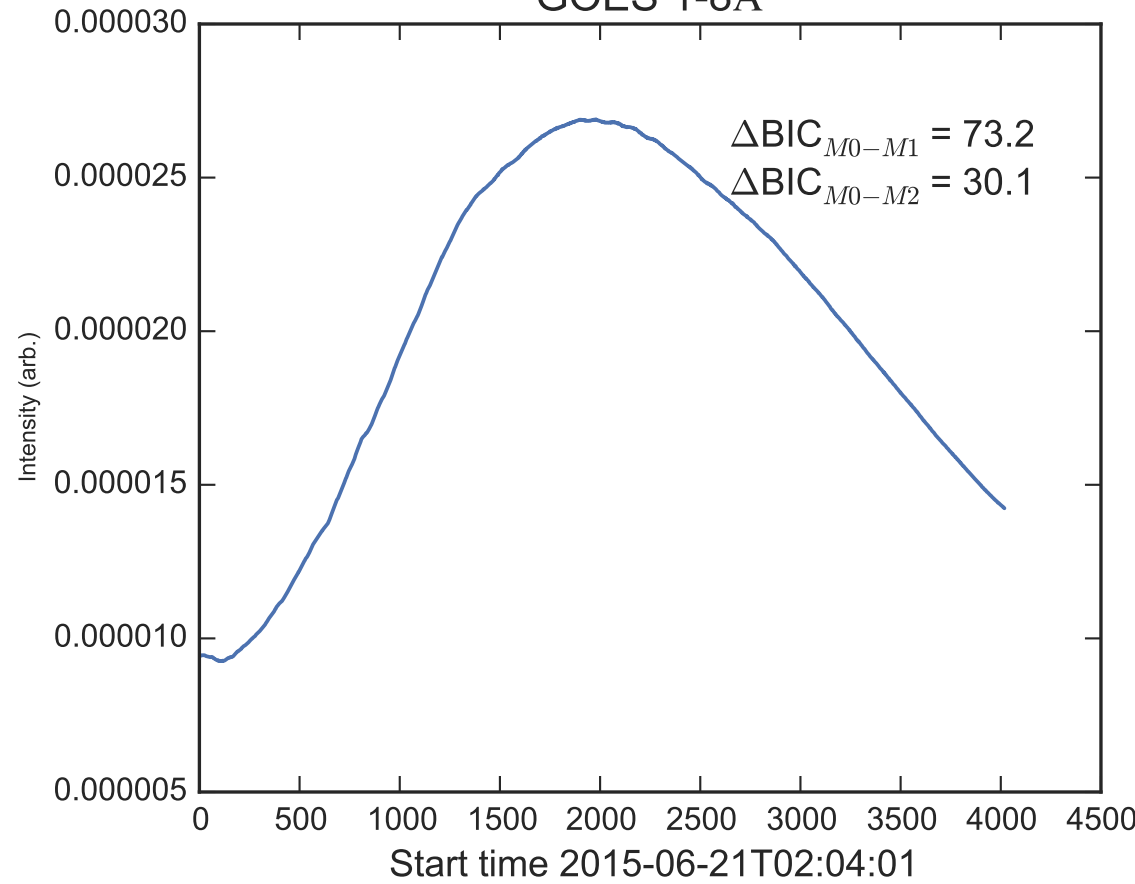

GOES 1-8Å

Power Spectral Density (PSD) - Model 0

Power Spectral Density (PSD) - Model 1

Power Spectral Density (PSD) - Model 2