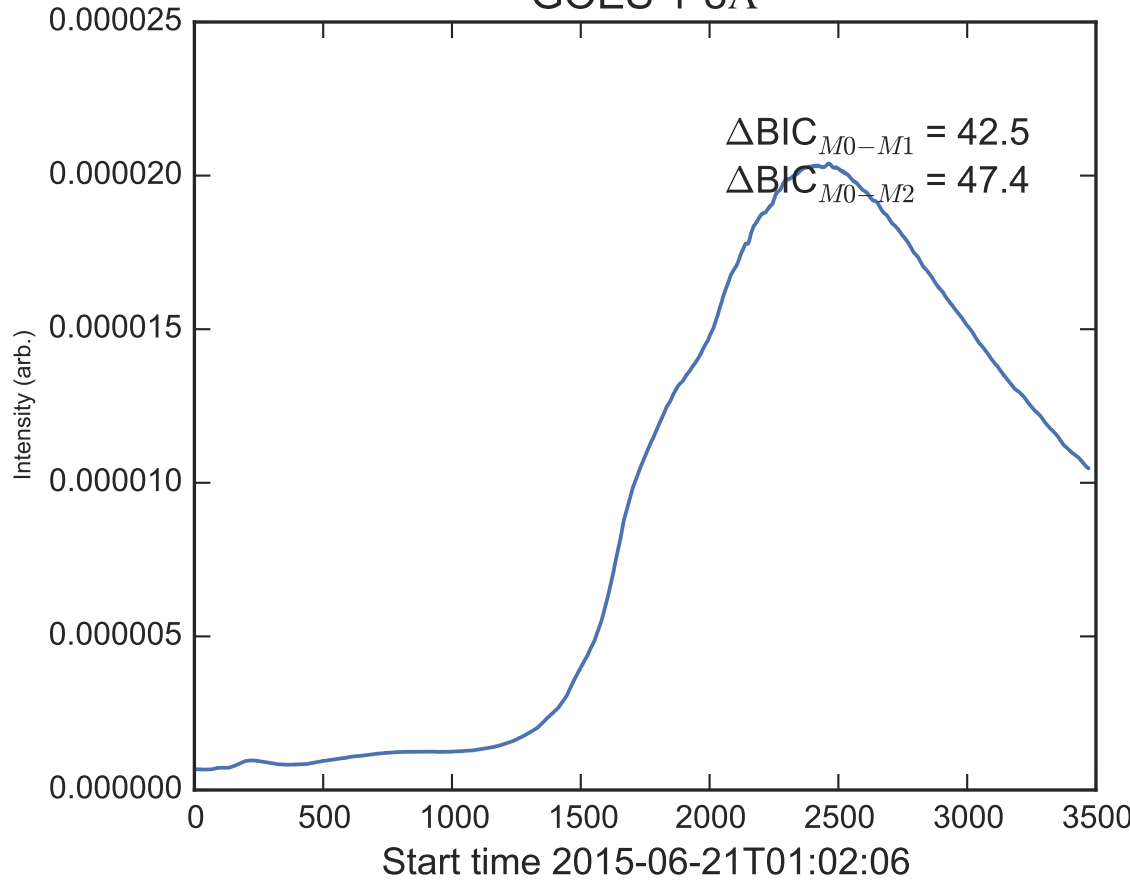

GOES 1-8Å

Power Spectral Density (PSD) - Model 0

Power Spectral Density (PSD) - Model 1

Power Spectral Density (PSD) - Model 2