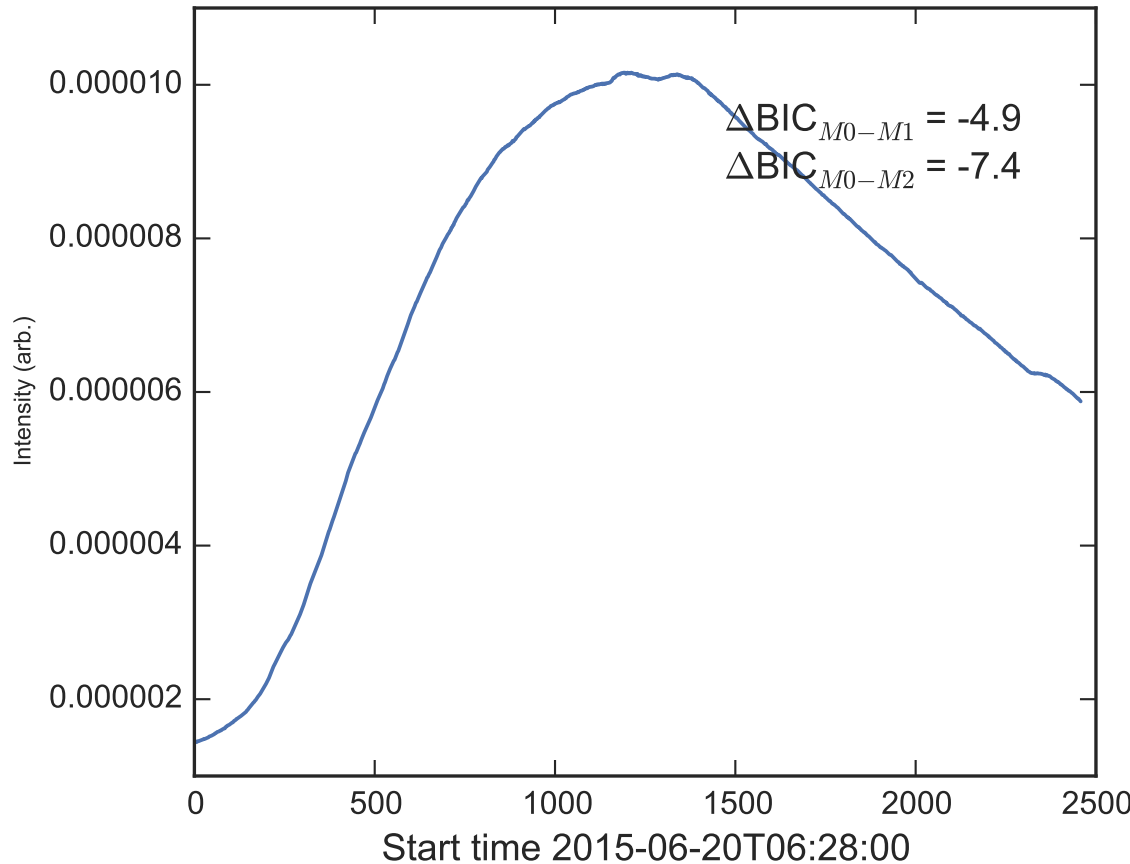

GOES 1-8Å

Power Spectral Density (PSD) - Model 0

Power Spectral Density (PSD) - Model 1

Power Spectral Density (PSD) - Model 2