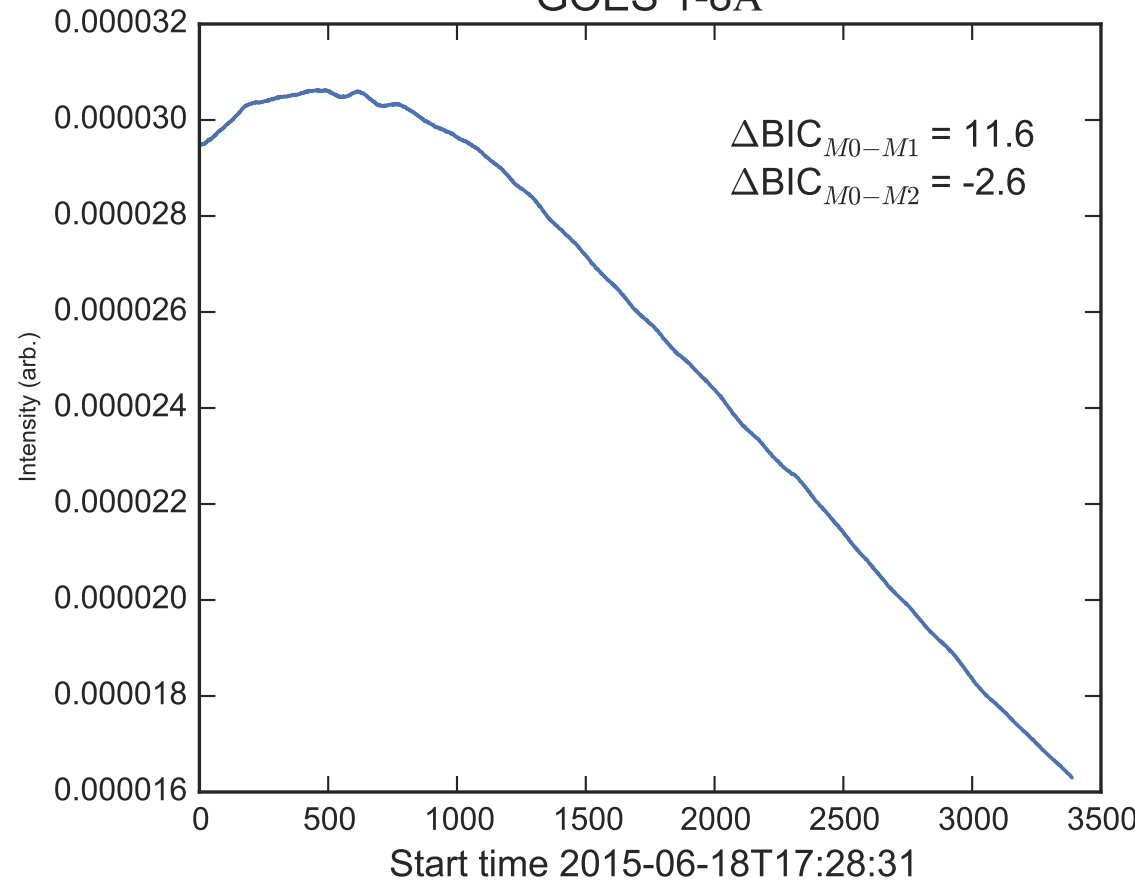

GOES 1-8Å

Power Spectral Density (PSD) - Model 0

Power Spectral Density (PSD) - Model 1

Power Spectral Density (PSD) - Model 2