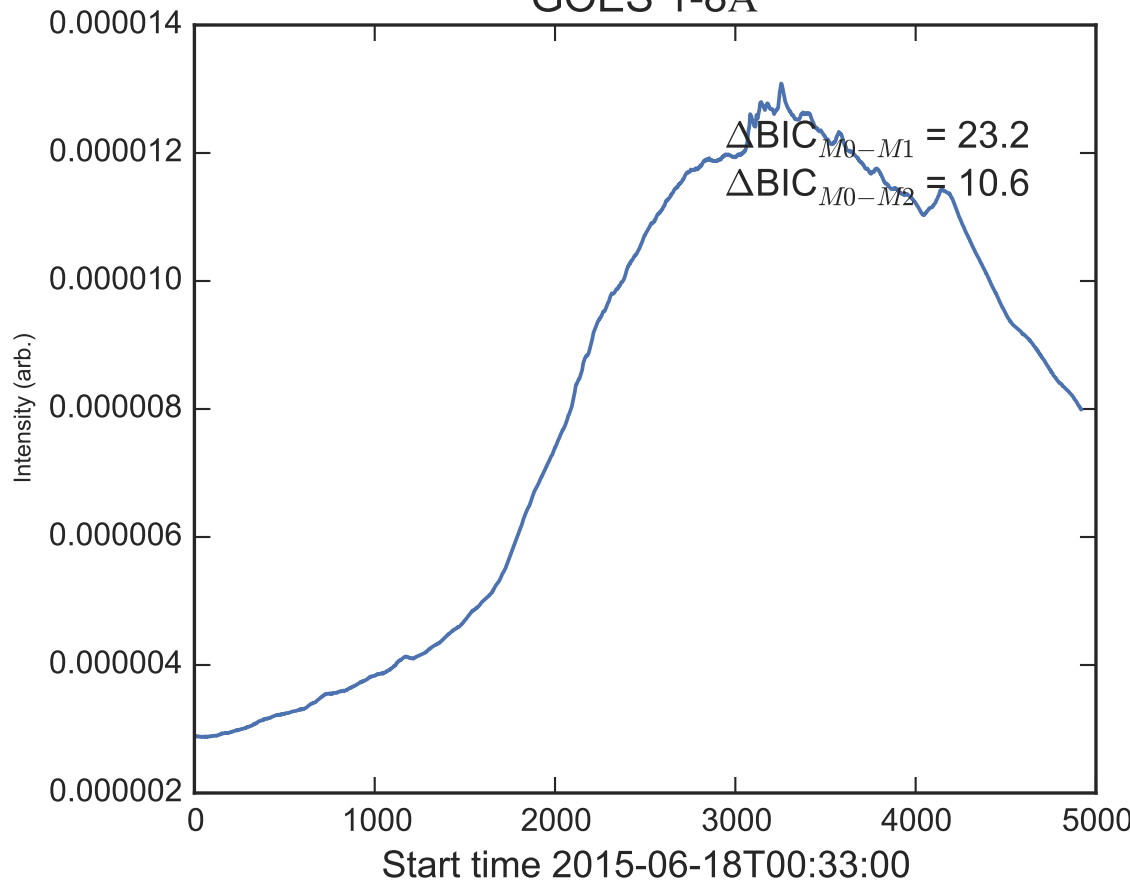

GOES 1-8Å

Power Spectral Density (PSD) - Model 0

Power Spectral Density (PSD) - Model 1

Power Spectral Density (PSD) - Model 2