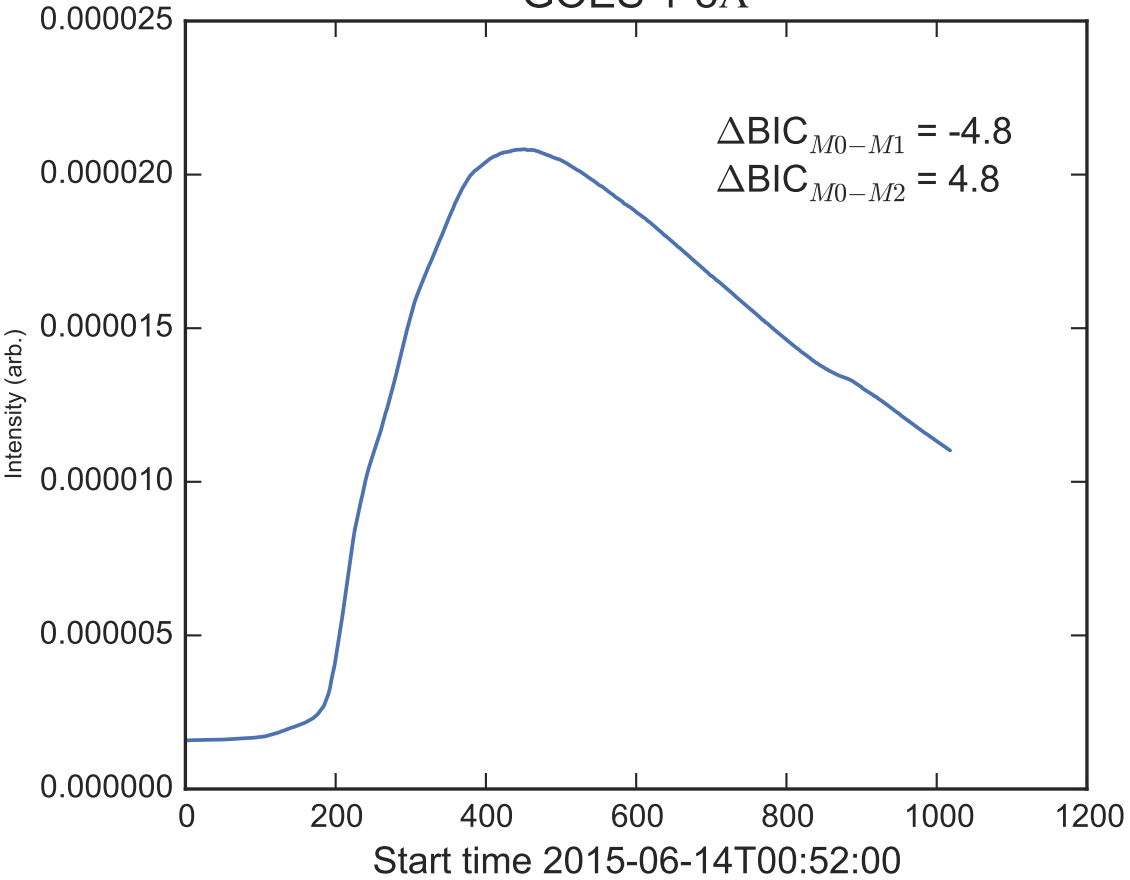

GOES 1-8Å

Power Spectral Density (PSD) - Model 0

Power Spectral Density (PSD) - Model 1

Power Spectral Density (PSD) - Model 2