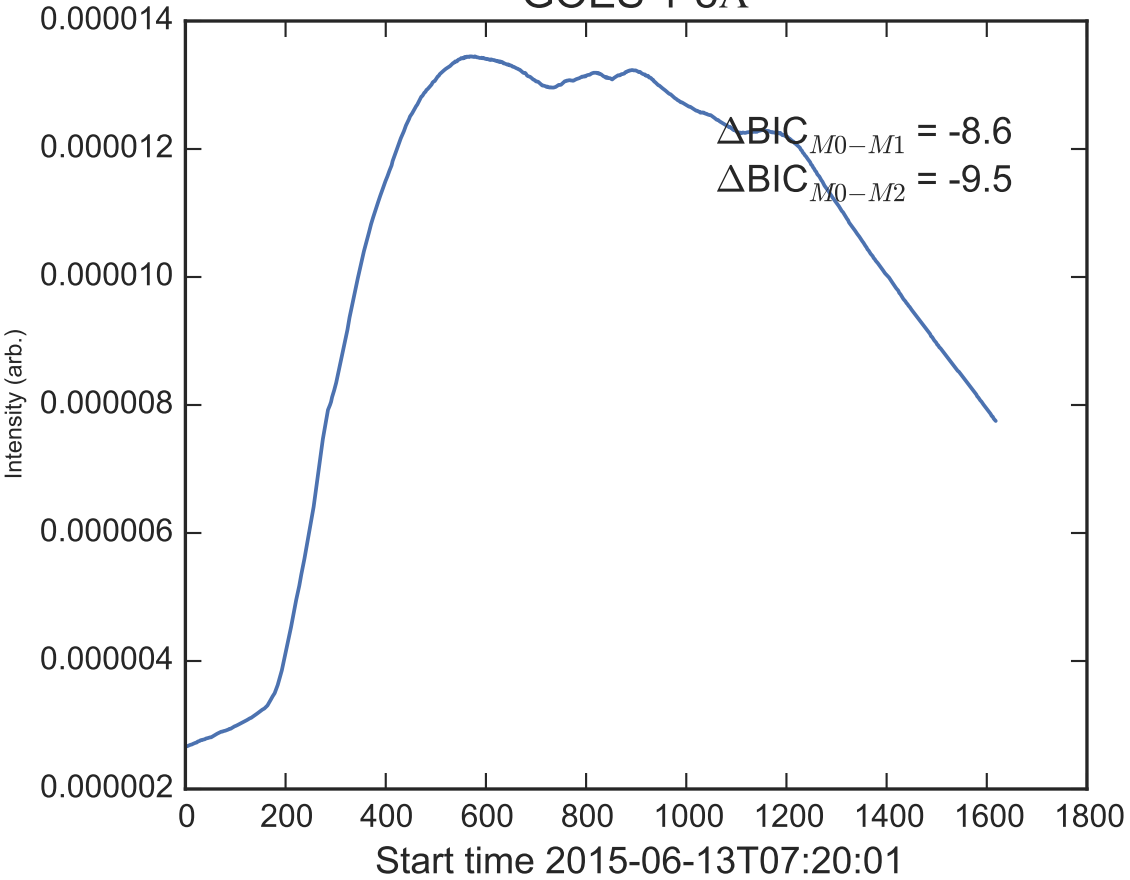

GOES 1-8Å

Power Spectral Density (PSD) - Model 0

Power Spectral Density (PSD) - Model 1

Power Spectral Density (PSD) - Model 2