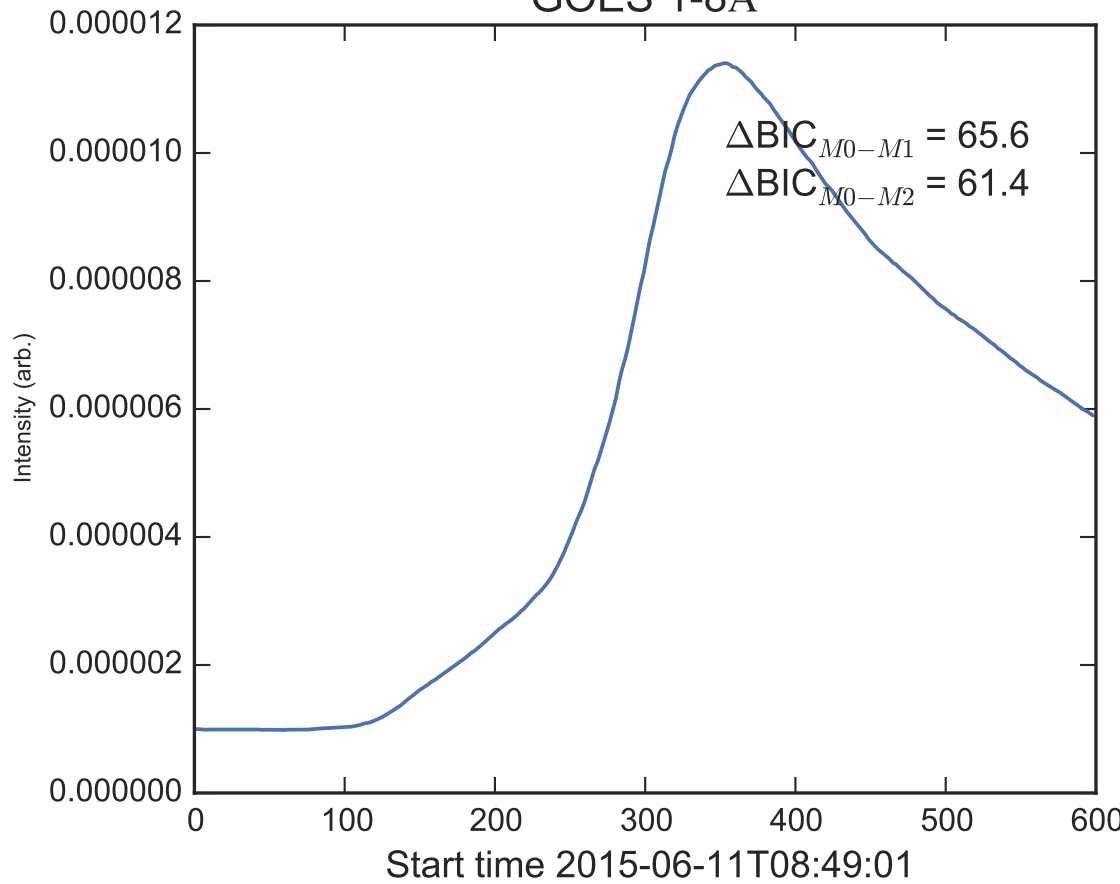

GOES 1-8Å

Power Spectral Density (PSD) - Model 0

Power Spectral Density (PSD) - Model 1

Power Spectral Density (PSD) - Model 2