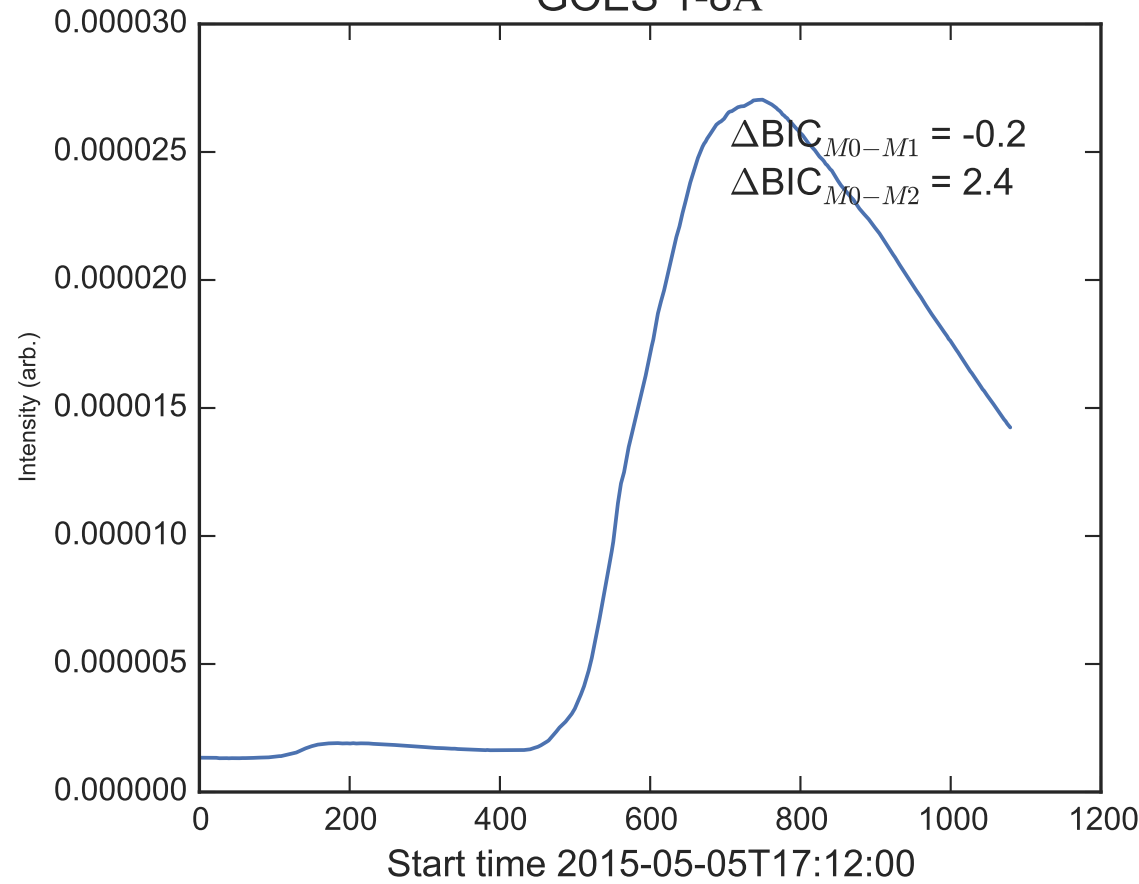

GOES 1-8Å

Power Spectral Density (PSD) - Model 0

Power Spectral Density (PSD) - Model 1

Power Spectral Density (PSD) - Model 2