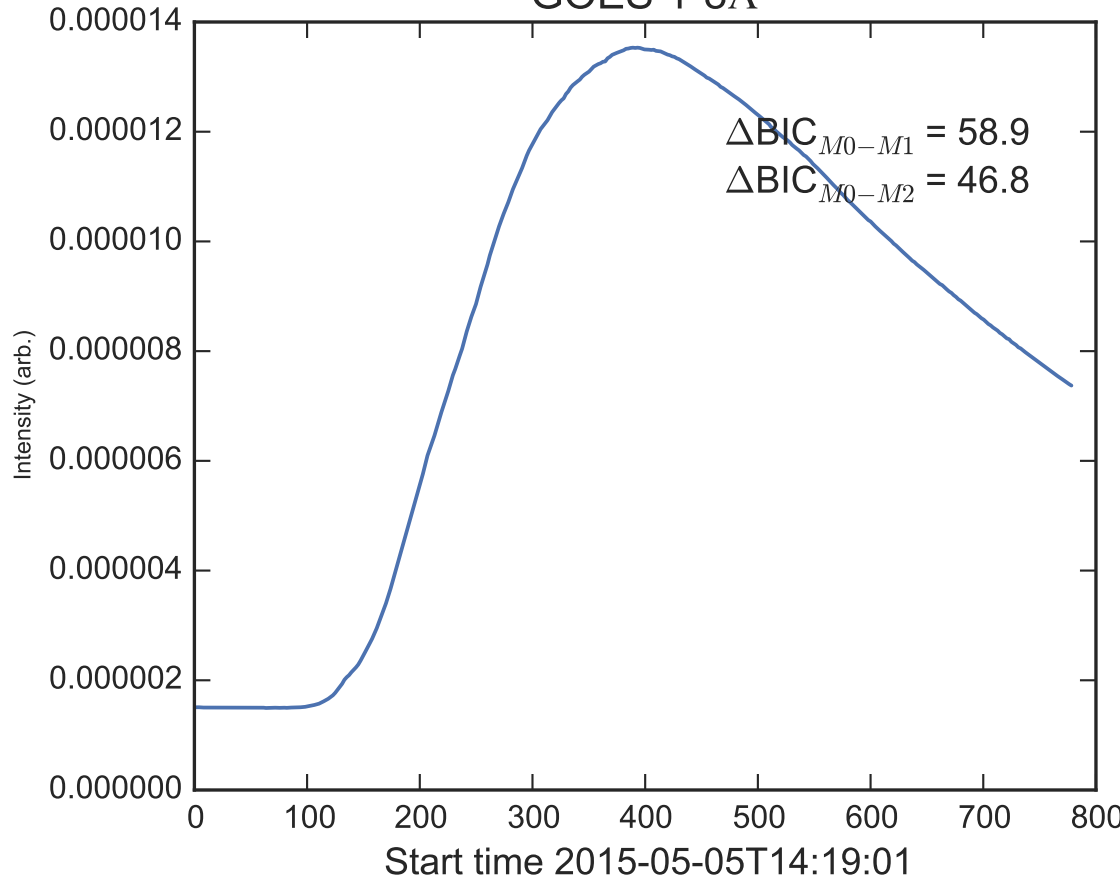

GOES 1-8Å

Power Spectral Density (PSD) - Model 0

Power Spectral Density (PSD) - Model 1

Power Spectral Density (PSD) - Model 2