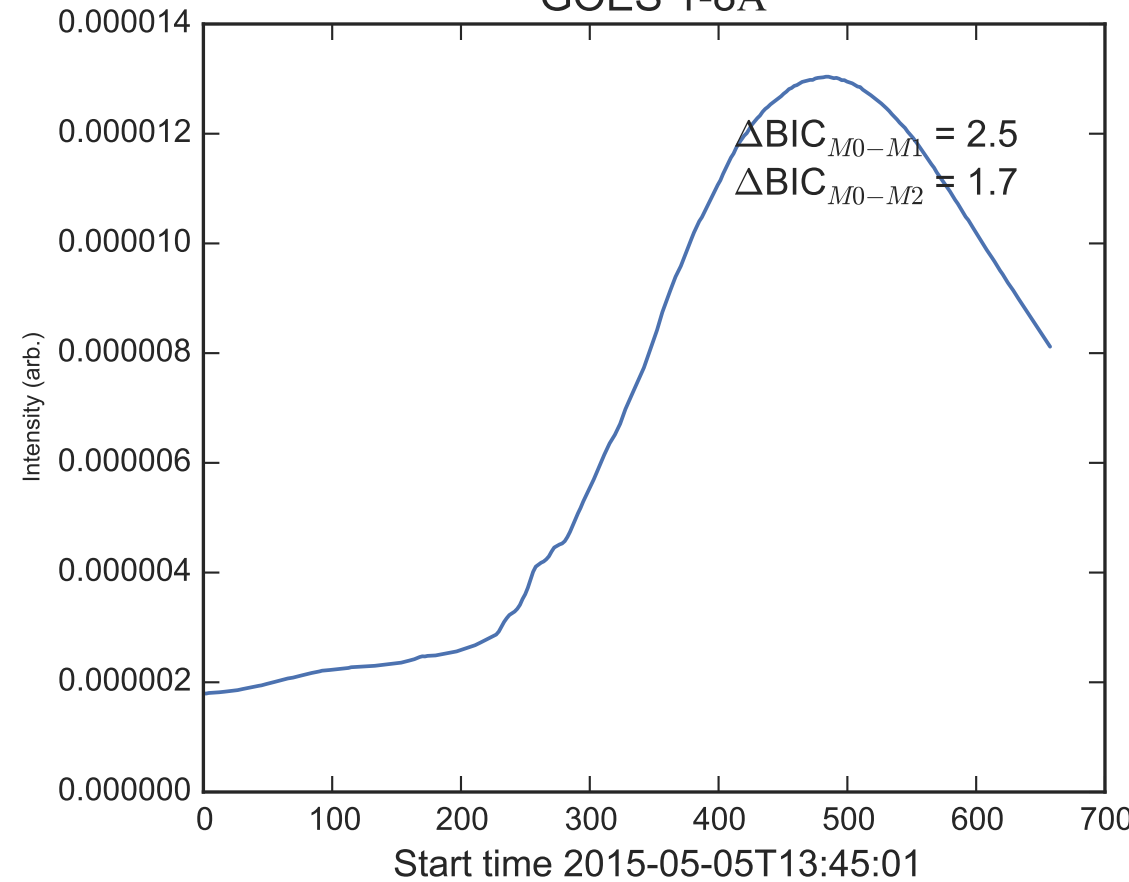

GOES 1-8Å

Power Spectral Density (PSD) - Model 0

Power Spectral Density (PSD) - Model 1

Power Spectral Density (PSD) - Model 2