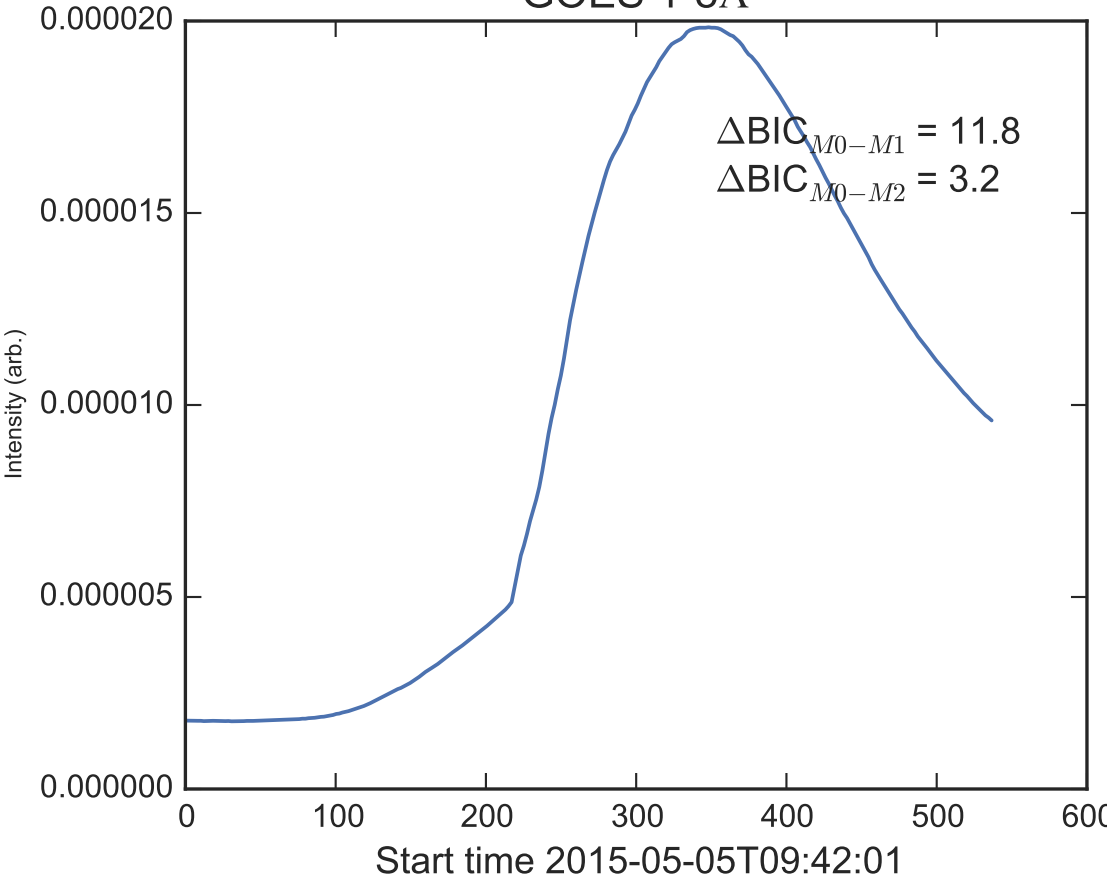

GOES 1-8Å

Power Spectral Density (PSD) - Model 0

Power Spectral Density (PSD) - Model 1

Power Spectral Density (PSD) - Model 2