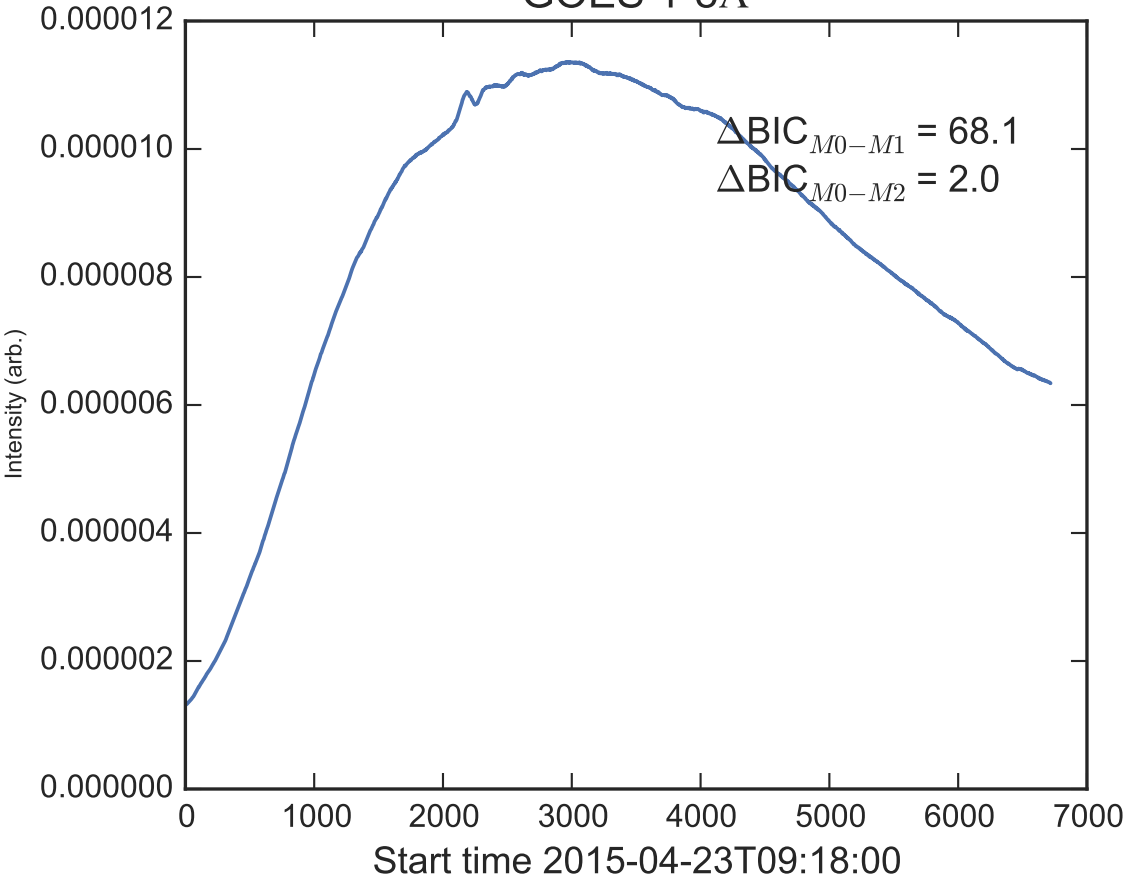

GOES 1-8Å

Power Spectral Density (PSD) - Model 0

Power Spectral Density (PSD) - Model 1

Power Spectral Density (PSD) - Model 2