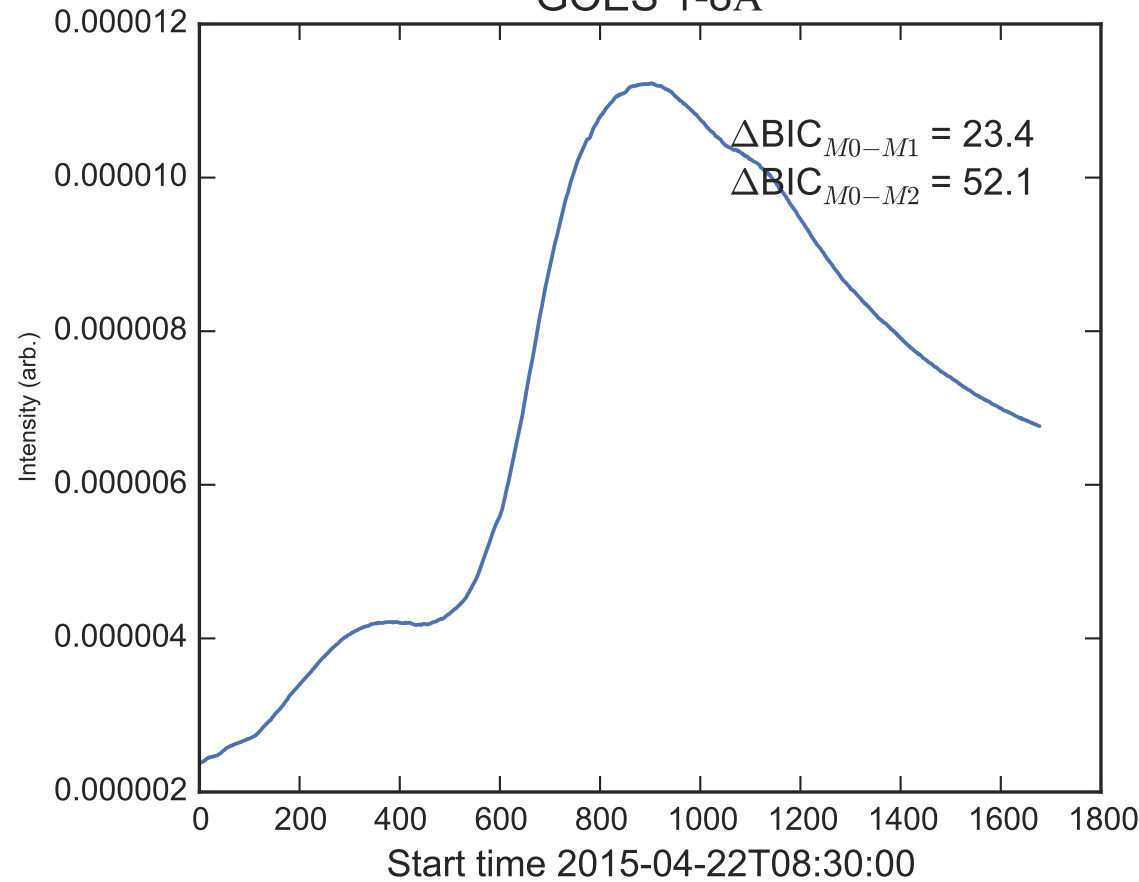

GOES 1-8Å

Power Spectral Density (PSD) - Model 0

Power Spectral Density (PSD) - Model 1

Power Spectral Density (PSD) - Model 2