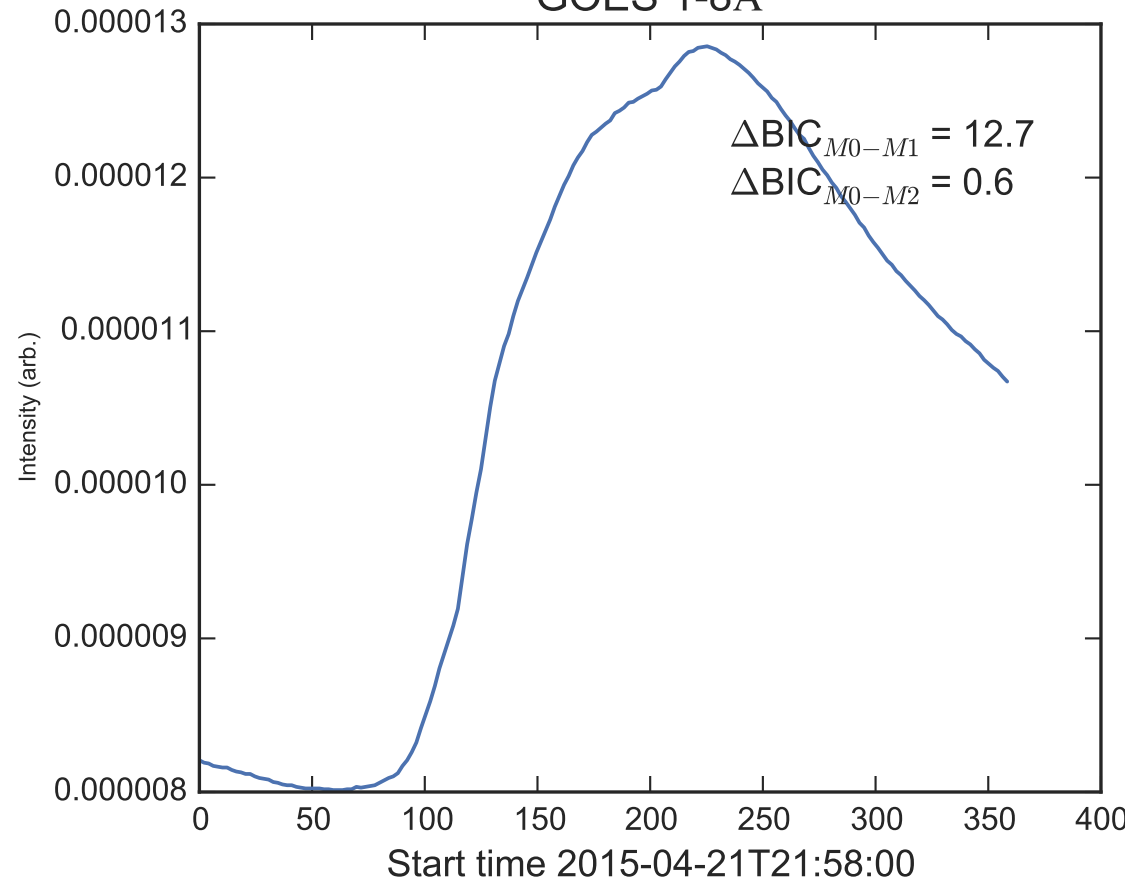

GOES 1-8Å

Power Spectral Density (PSD) - Model 0

Power Spectral Density (PSD) - Model 1

Power Spectral Density (PSD) - Model 2