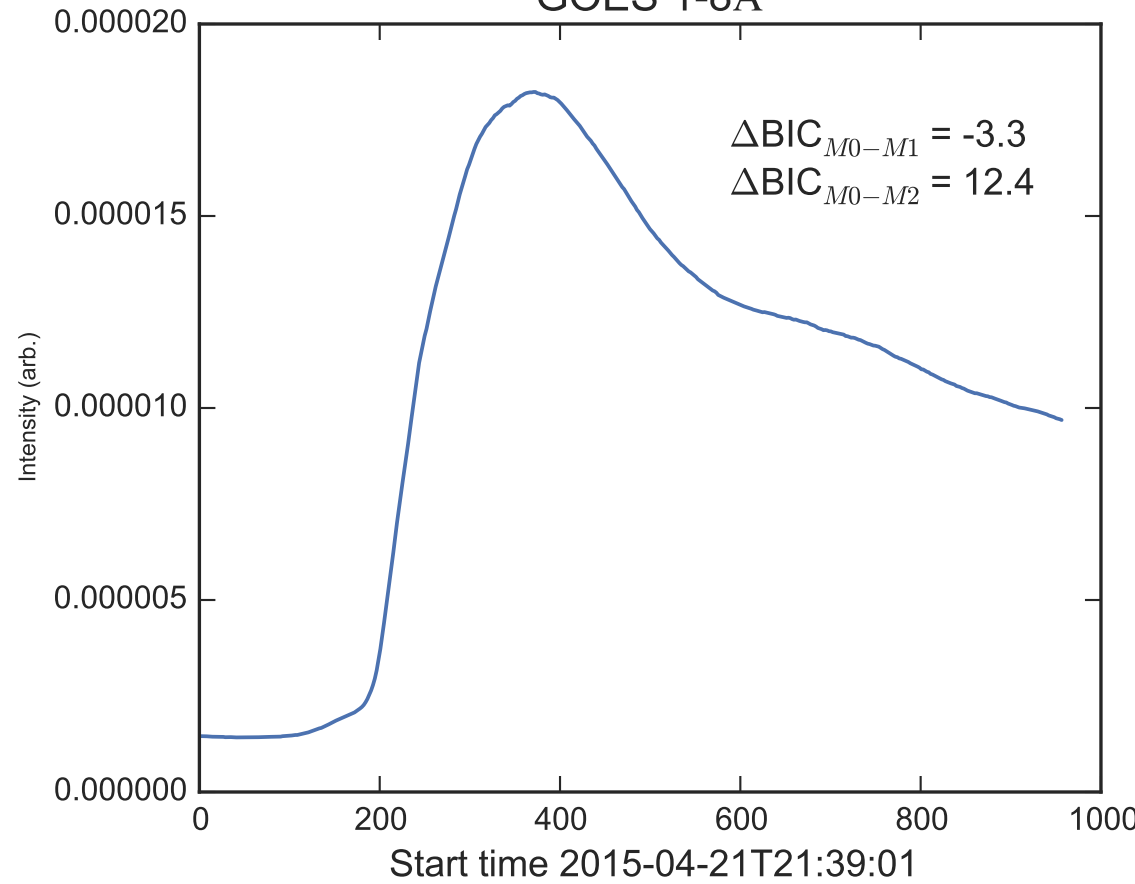

GOES 1-8Å

Power Spectral Density (PSD) - Model 0

Power Spectral Density (PSD) - Model 1

Power Spectral Density (PSD) - Model 2