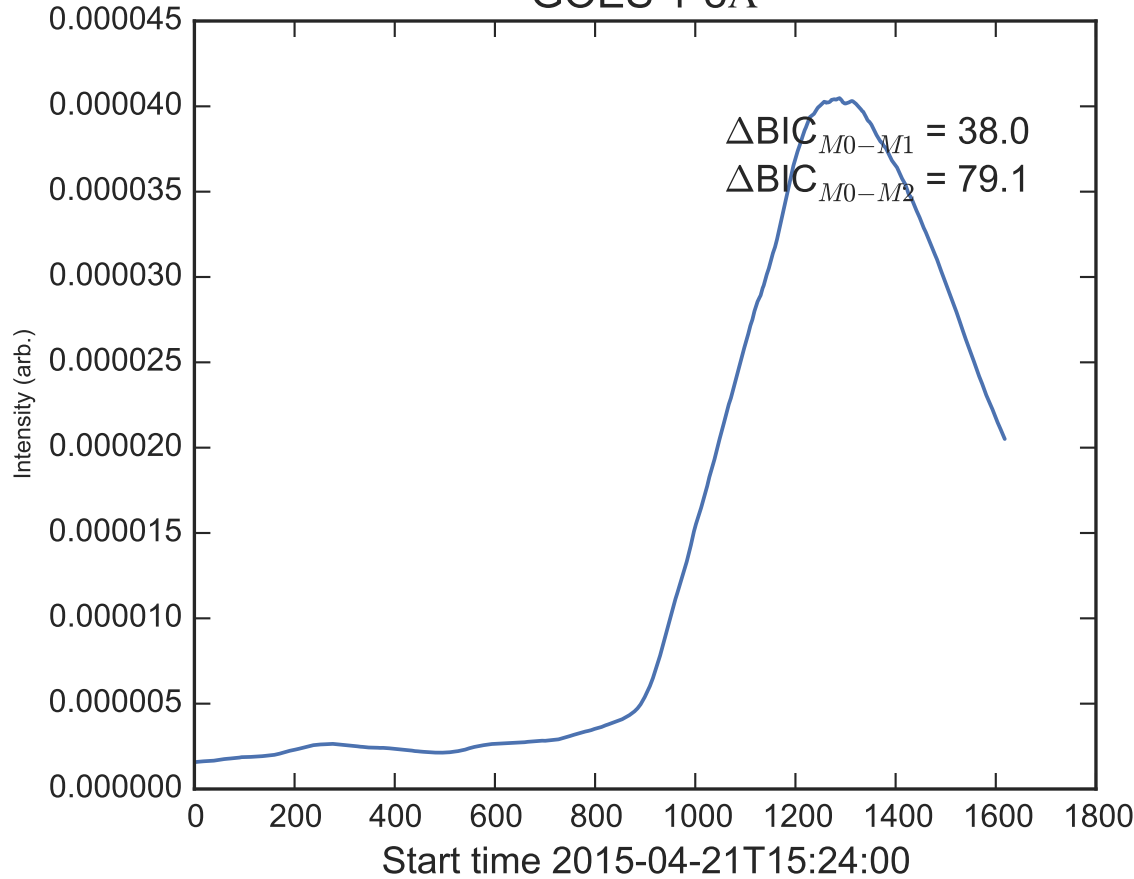

GOES 1-8Å

Power Spectral Density (PSD) - Model 0

Power Spectral Density (PSD) - Model 1

Power Spectral Density (PSD) - Model 2