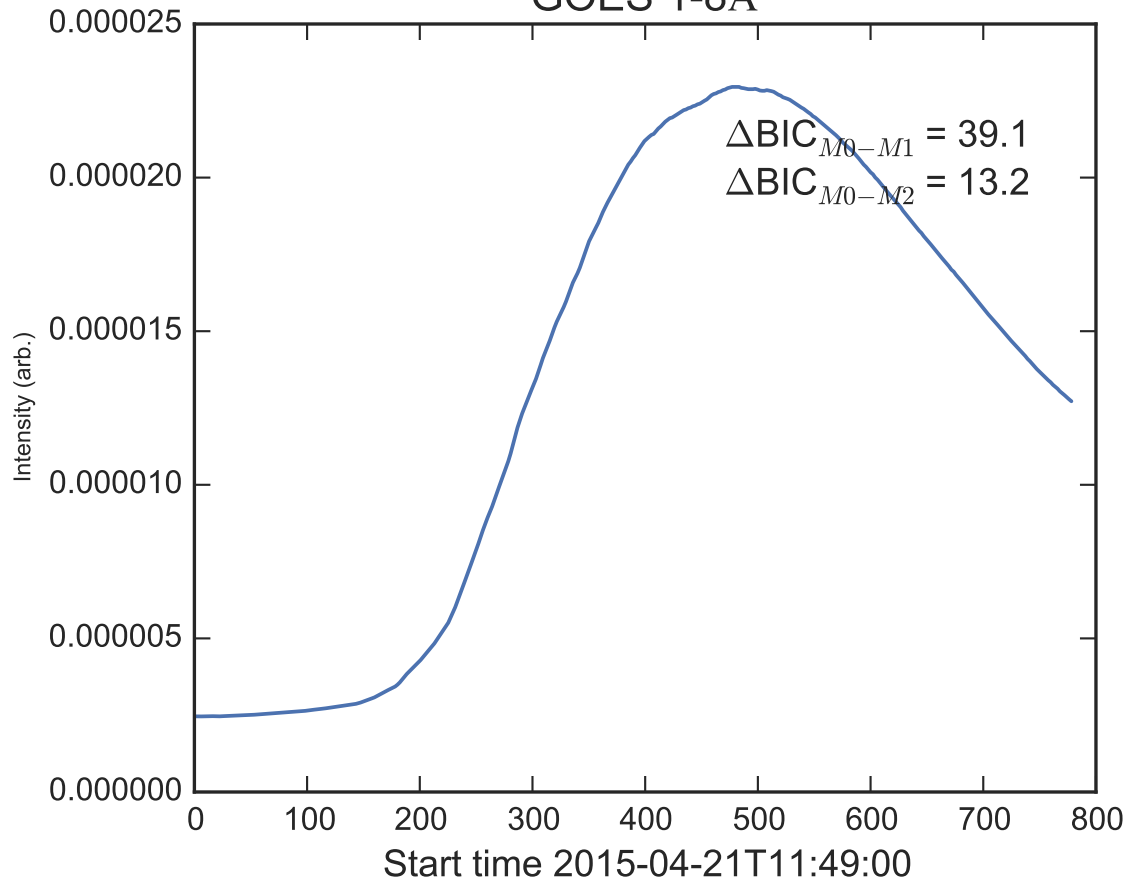

GOES 1-8Å

Power Spectral Density (PSD) - Model 0

Power Spectral Density (PSD) - Model 1

Power Spectral Density (PSD) - Model 2