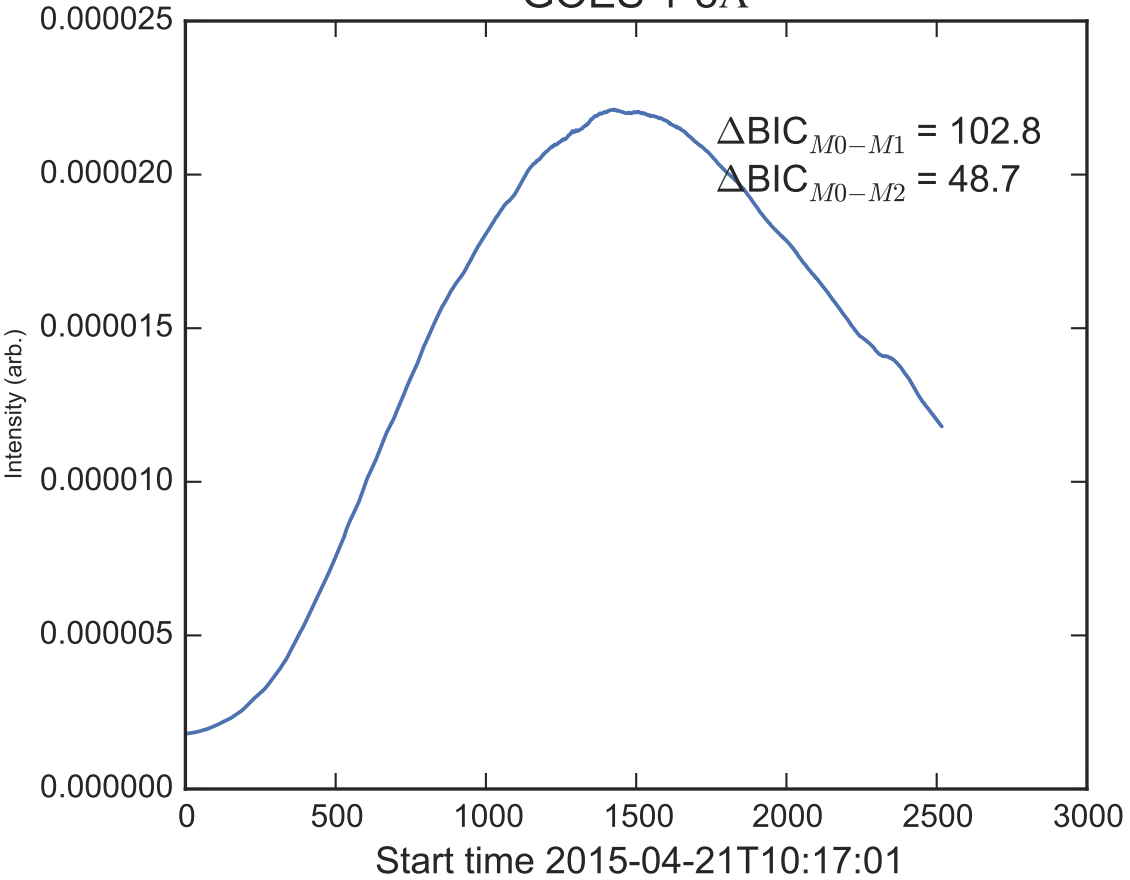

GOES 1-8Å

Power Spectral Density (PSD) - Model 0

Power Spectral Density (PSD) - Model 1

Power Spectral Density (PSD) - Model 2