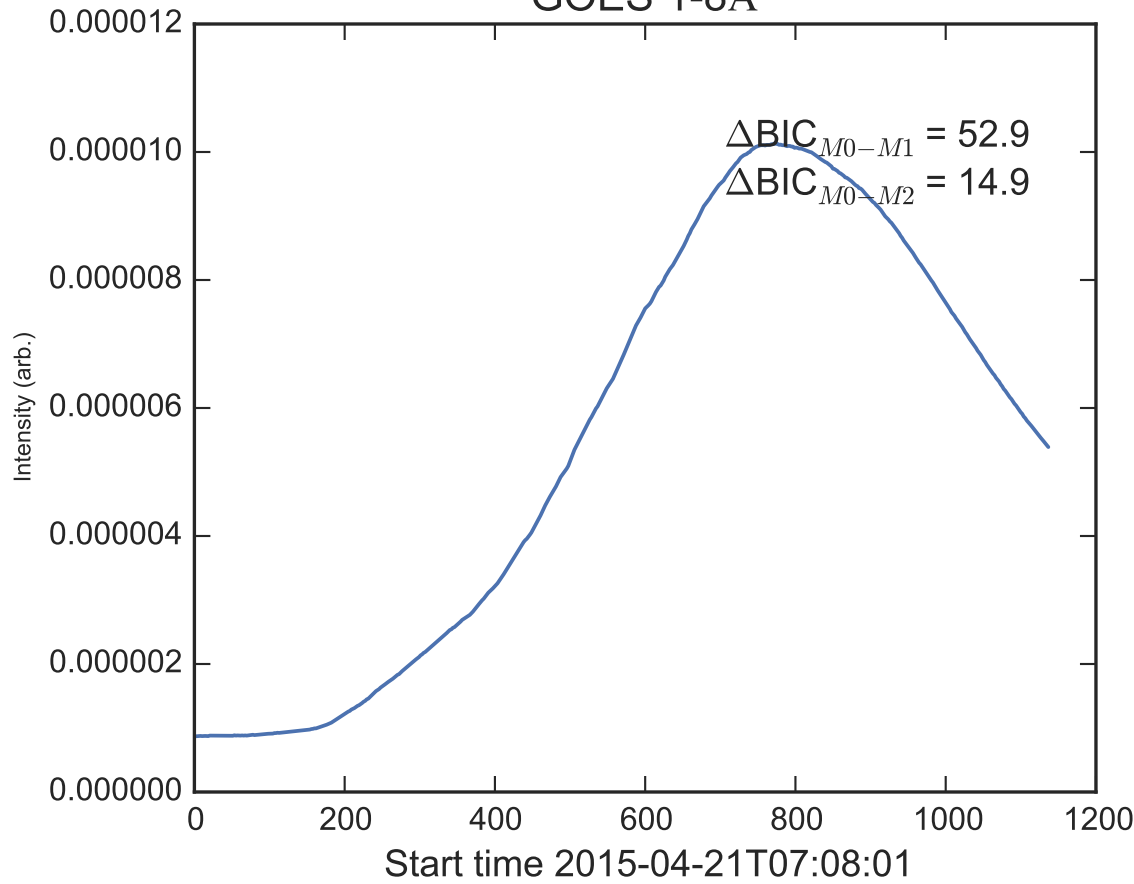

GOES 1-8Å

Power Spectral Density (PSD) - Model 0

Power Spectral Density (PSD) - Model 1

Power Spectral Density (PSD) - Model 2