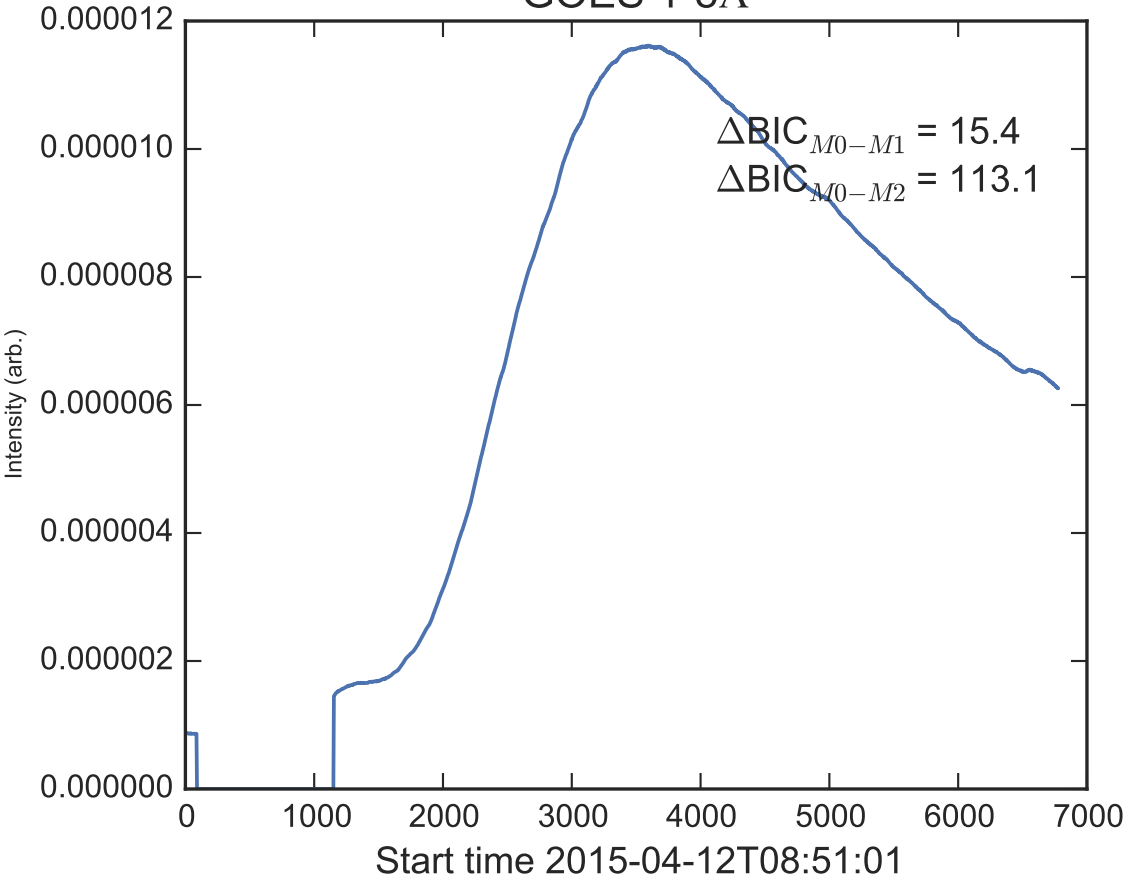

GOES 1-8Å

Power Spectral Density (PSD) - Model 0

Power Spectral Density (PSD) - Model 1

Power Spectral Density (PSD) - Model 2