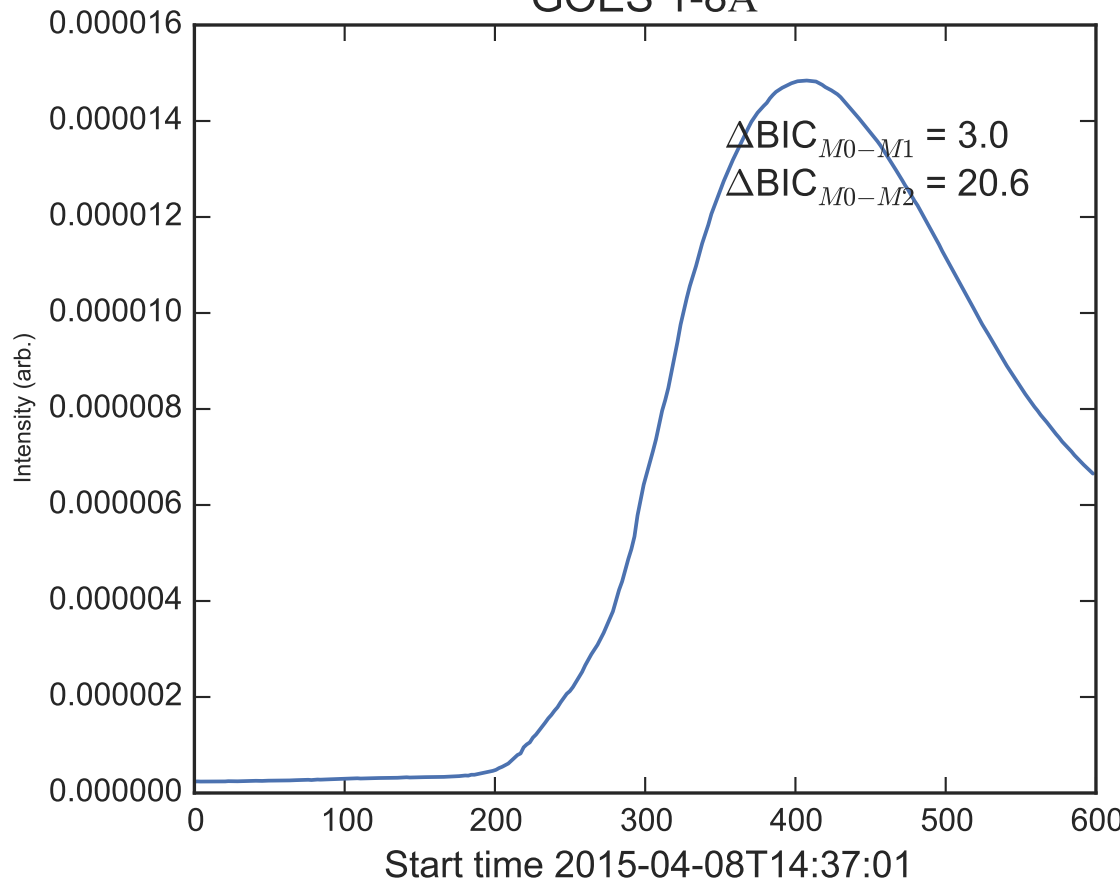

GOES 1-8Å

Power Spectral Density (PSD) - Model 0

Power Spectral Density (PSD) - Model 1

Power Spectral Density (PSD) - Model 2