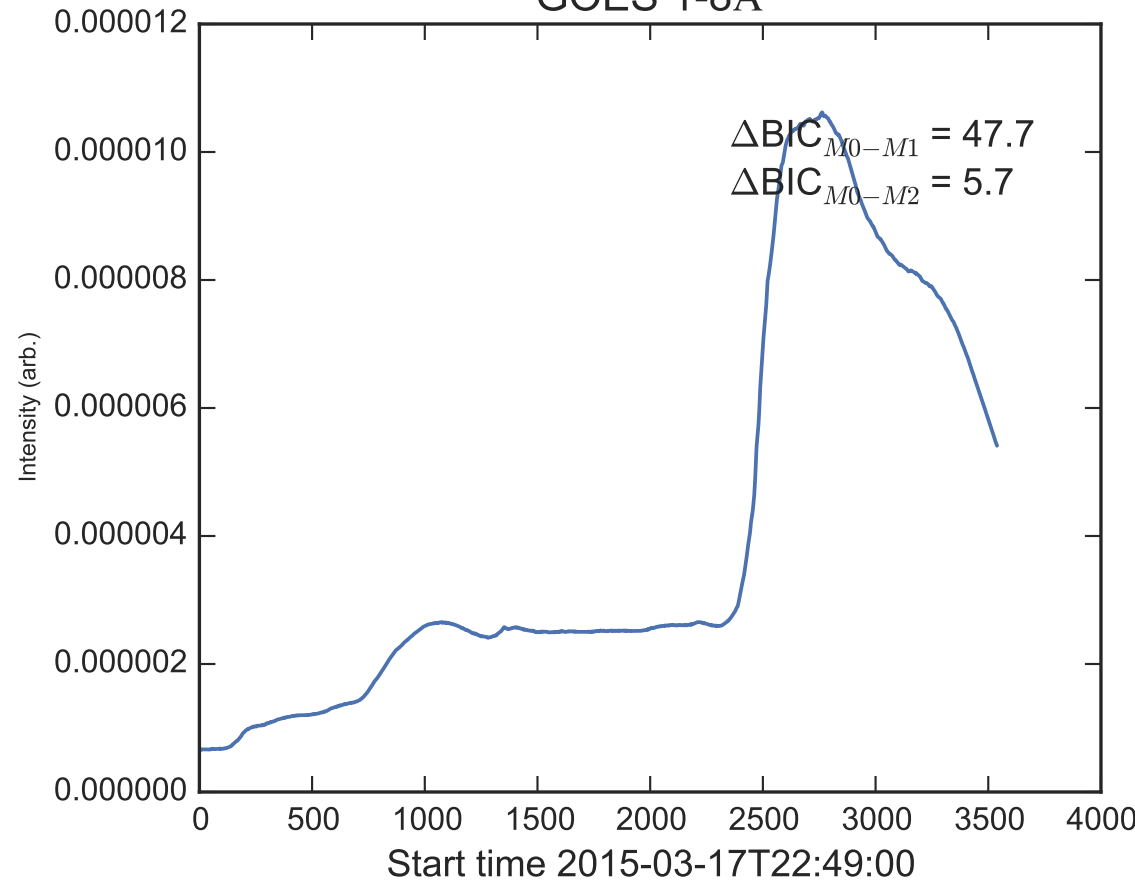

GOES 1-8Å

Power Spectral Density (PSD) - Model 0

Power Spectral Density (PSD) - Model 1

Power Spectral Density (PSD) - Model 2