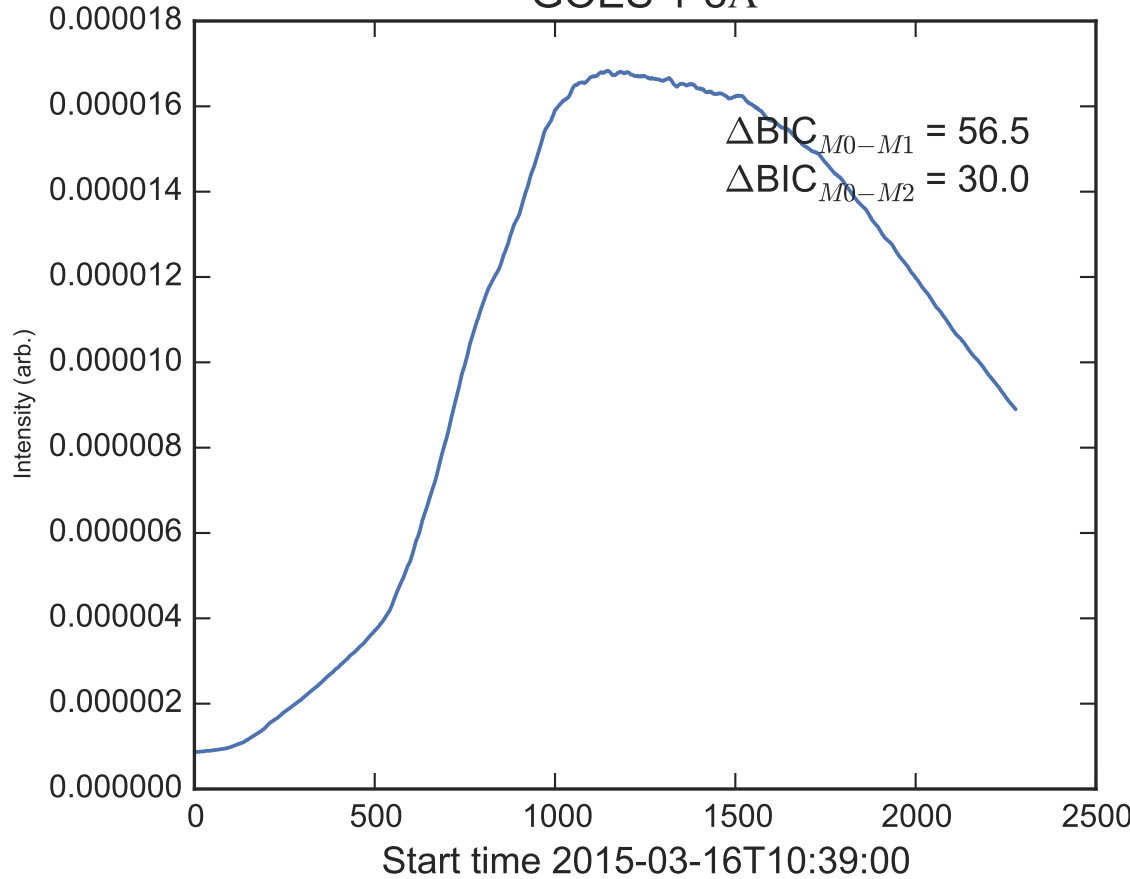

GOES 1-8Å

Power Spectral Density (PSD) - Model 0

Power Spectral Density (PSD) - Model 1

Power Spectral Density (PSD) - Model 2