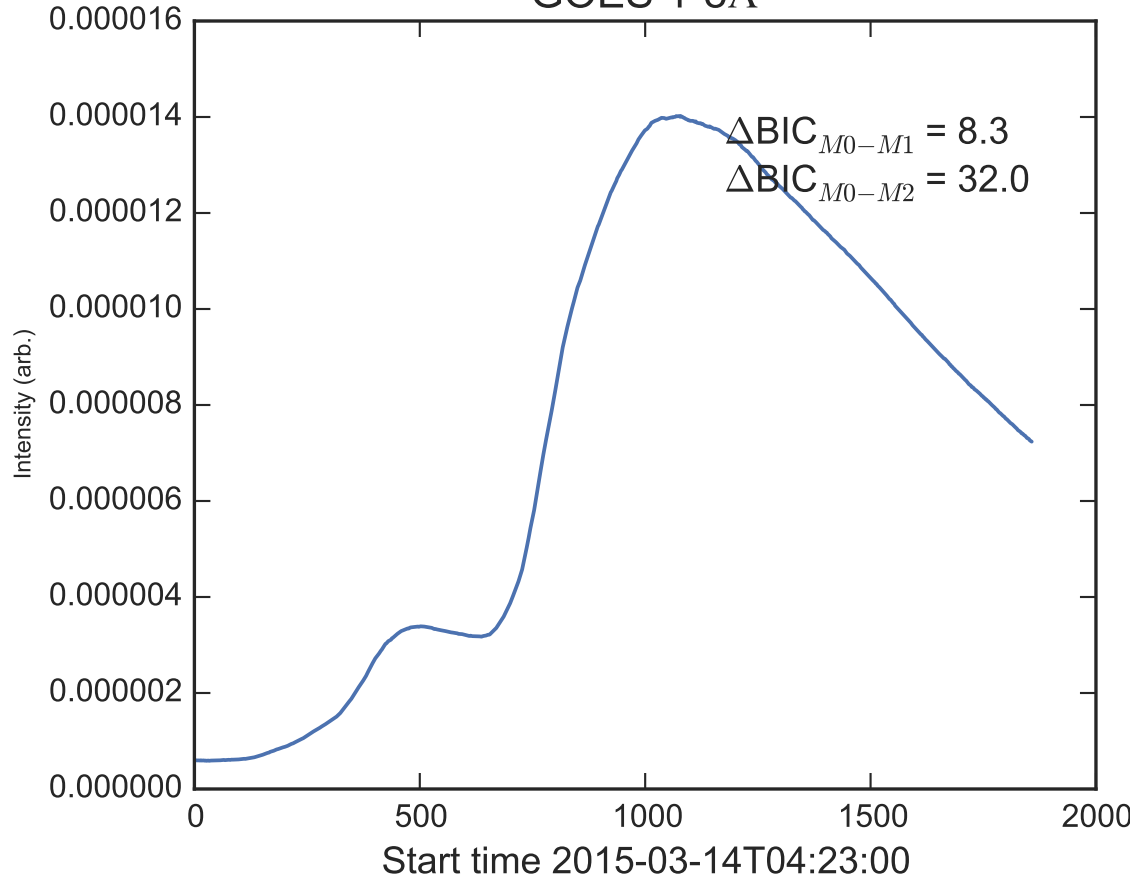

GOES 1-8Å

Power Spectral Density (PSD) - Model 0

Power Spectral Density (PSD) - Model 1

Power Spectral Density (PSD) - Model 2