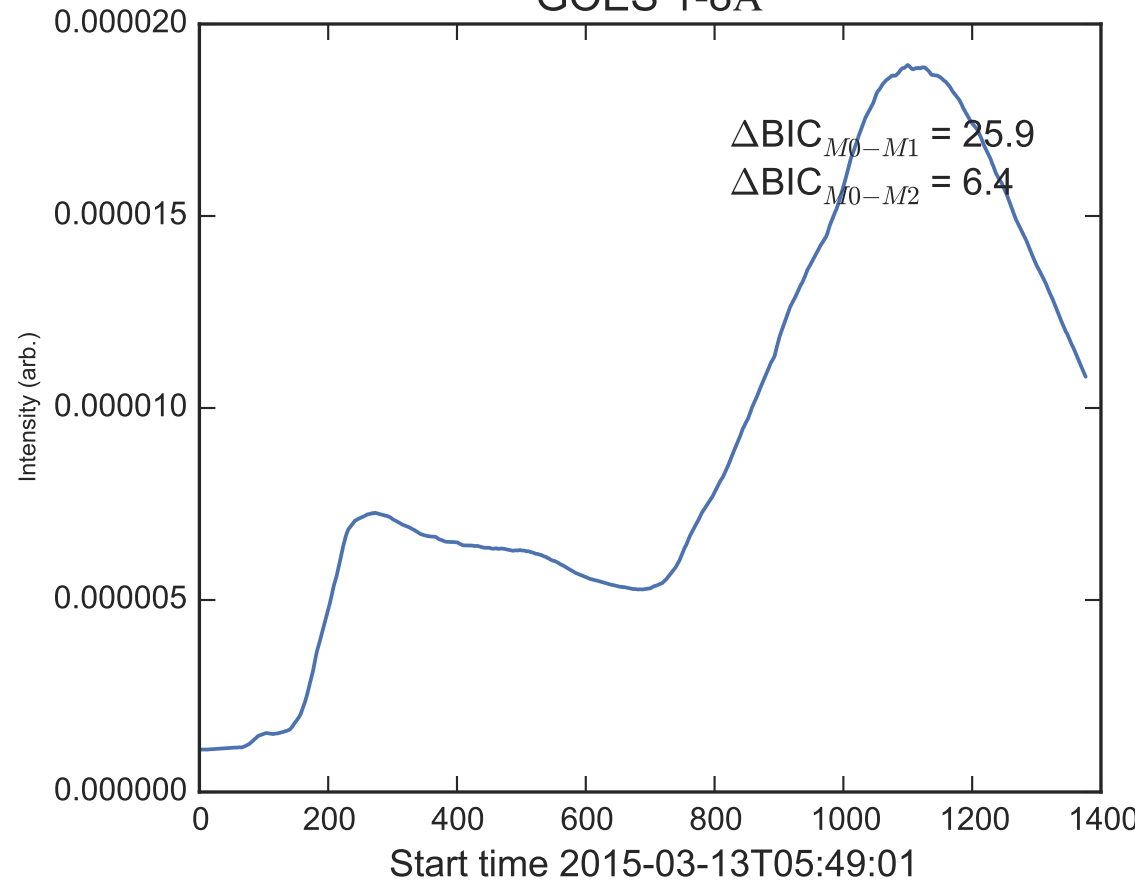

GOES 1-8Å

Power Spectral Density (PSD) - Model 0

Power Spectral Density (PSD) - Model 1

Power Spectral Density (PSD) - Model 2