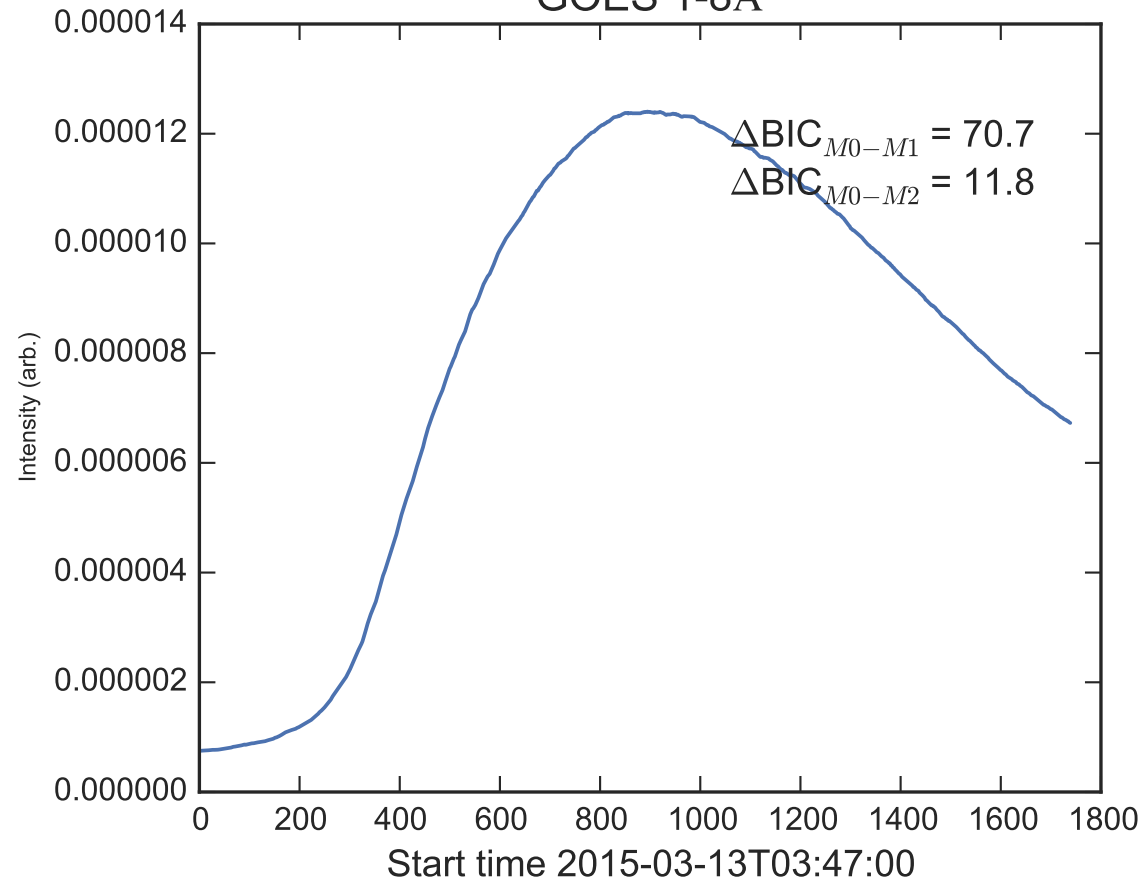

GOES 1-8Å

Power Spectral Density (PSD) - Model 0

Power Spectral Density (PSD) - Model 1

Power Spectral Density (PSD) - Model 2