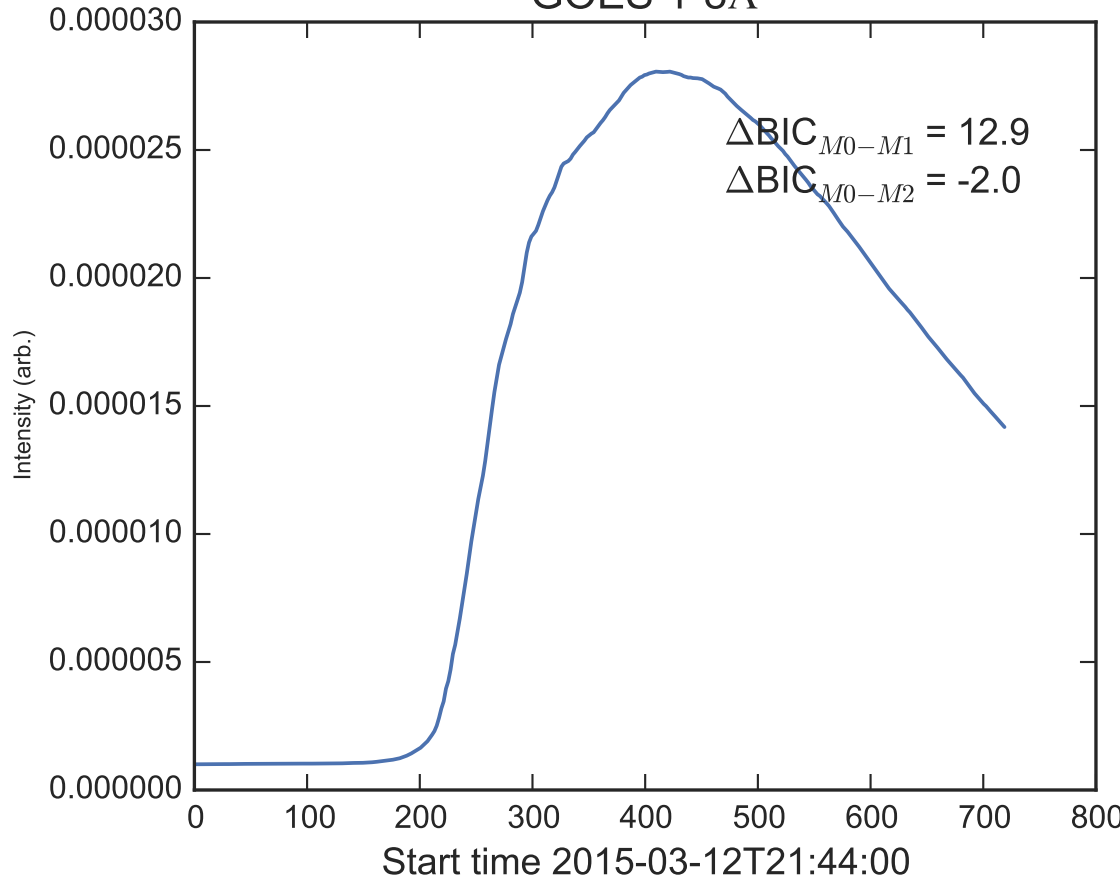

GOES 1-8Å

Power Spectral Density (PSD) - Model 0

Power Spectral Density (PSD) - Model 1

Power Spectral Density (PSD) - Model 2