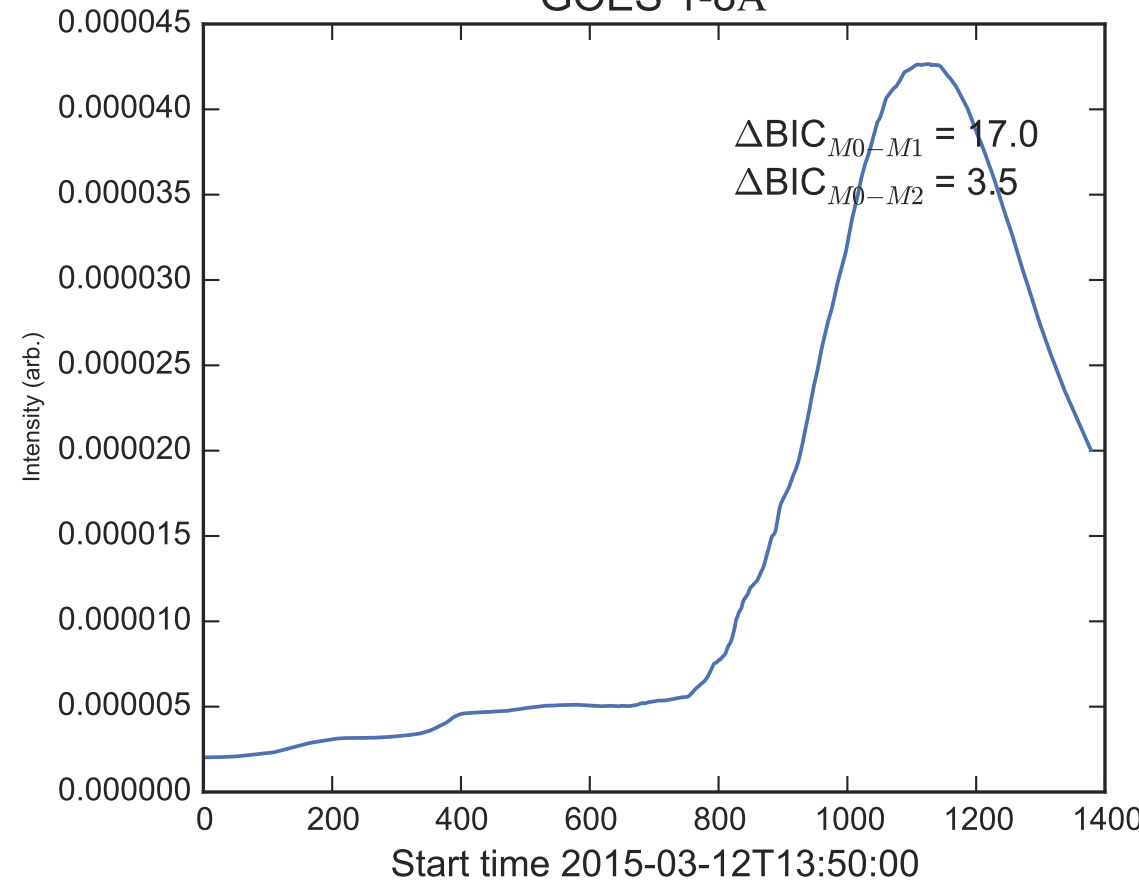

GOES 1-8Å

Power Spectral Density (PSD) - Model 0

Power Spectral Density (PSD) - Model 1

Power Spectral Density (PSD) - Model 2