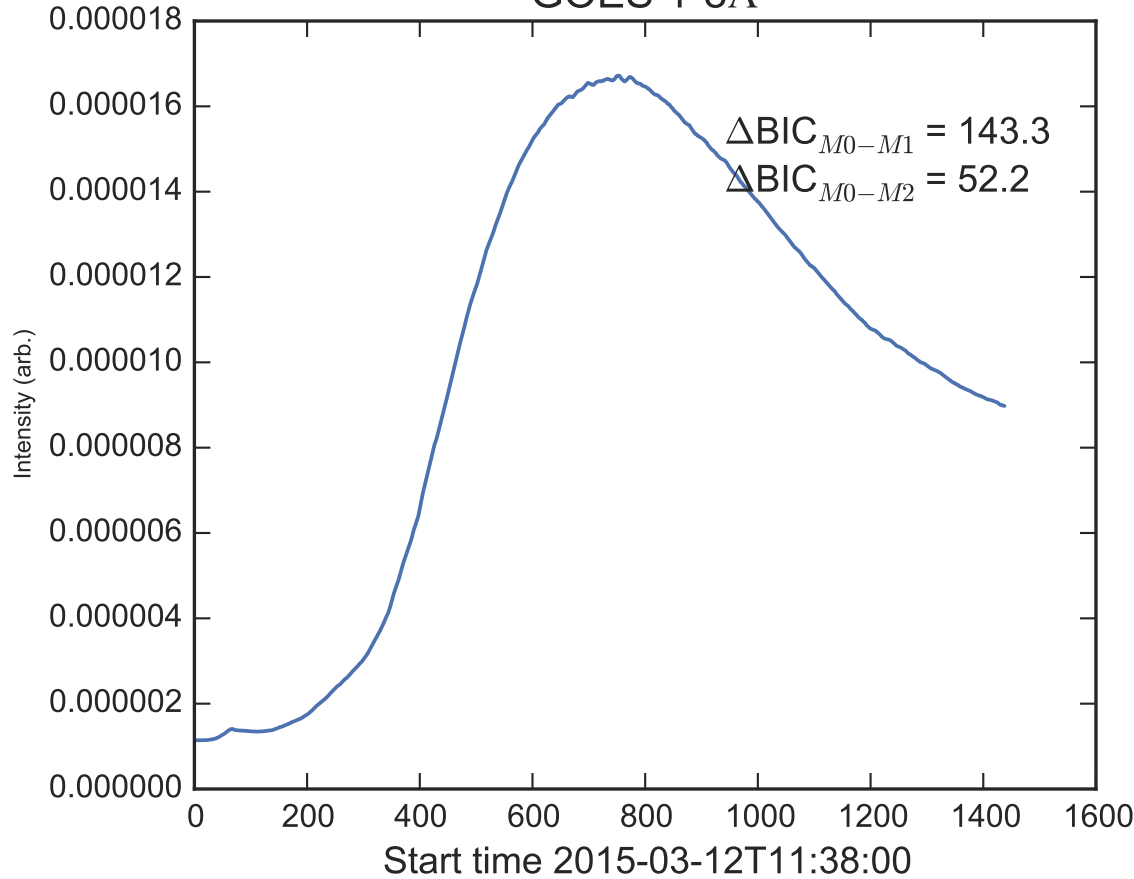

GOES 1-8Å

Power Spectral Density (PSD) - Model 0

Power Spectral Density (PSD) - Model 1

Power Spectral Density (PSD) - Model 2