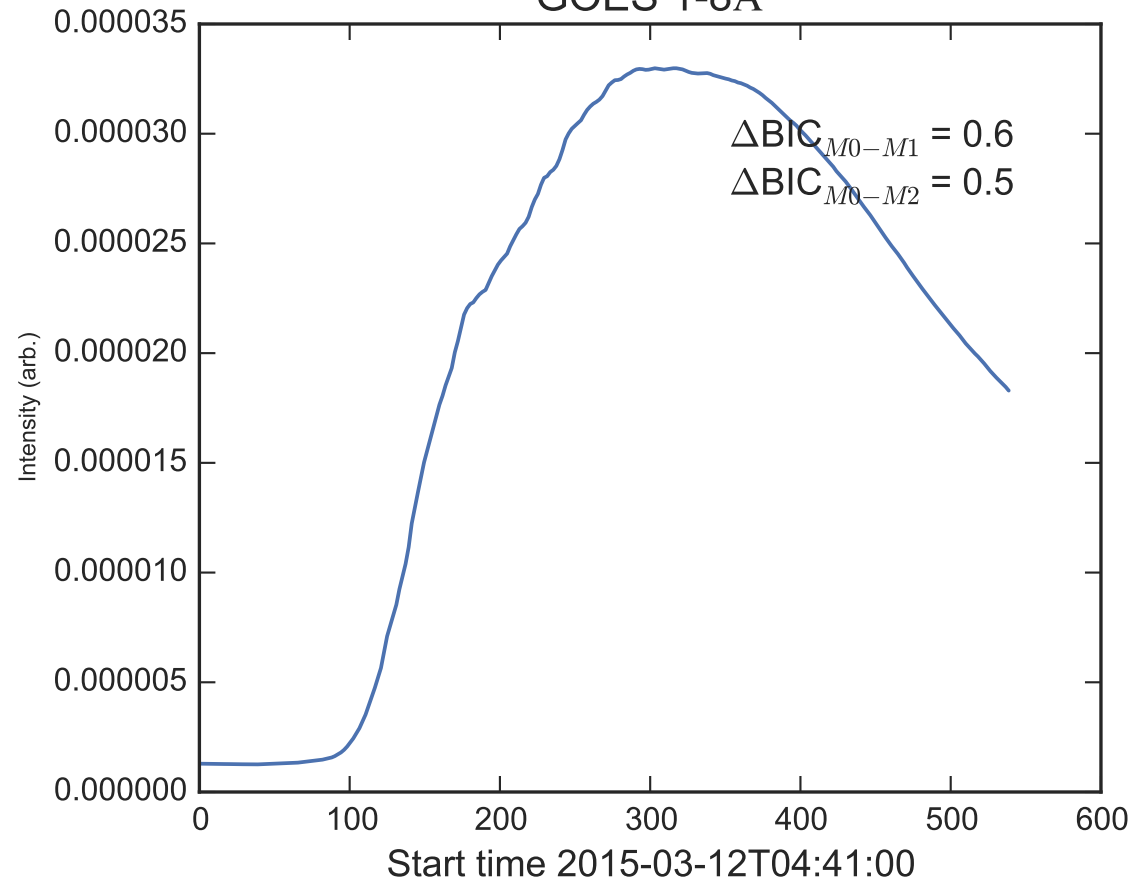

GOES 1-8Å

Power Spectral Density (PSD) - Model 0

Power Spectral Density (PSD) - Model 1

Power Spectral Density (PSD) - Model 2