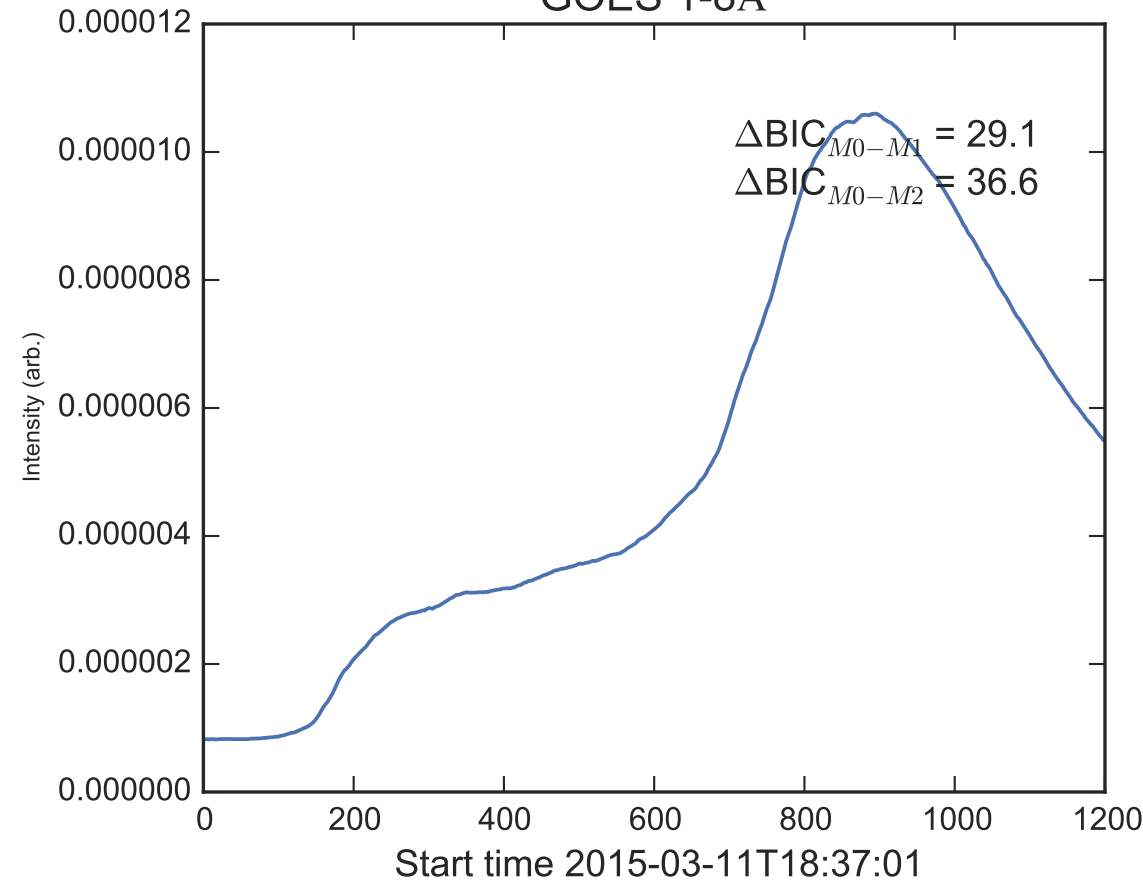

GOES 1-8Å

Power Spectral Density (PSD) - Model 0

Power Spectral Density (PSD) - Model 1

Power Spectral Density (PSD) - Model 2