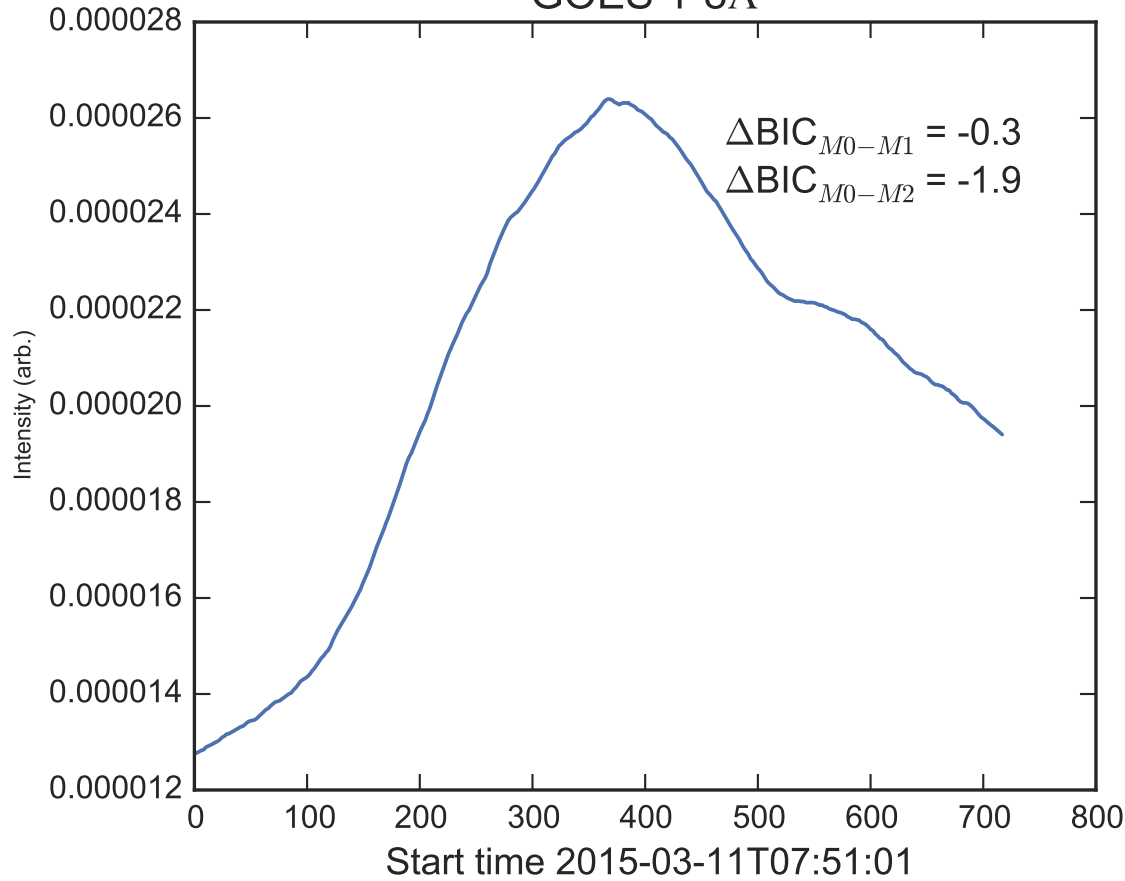

GOES 1-8Å

Power Spectral Density (PSD) - Model 0

Power Spectral Density (PSD) - Model 1

Power Spectral Density (PSD) - Model 2