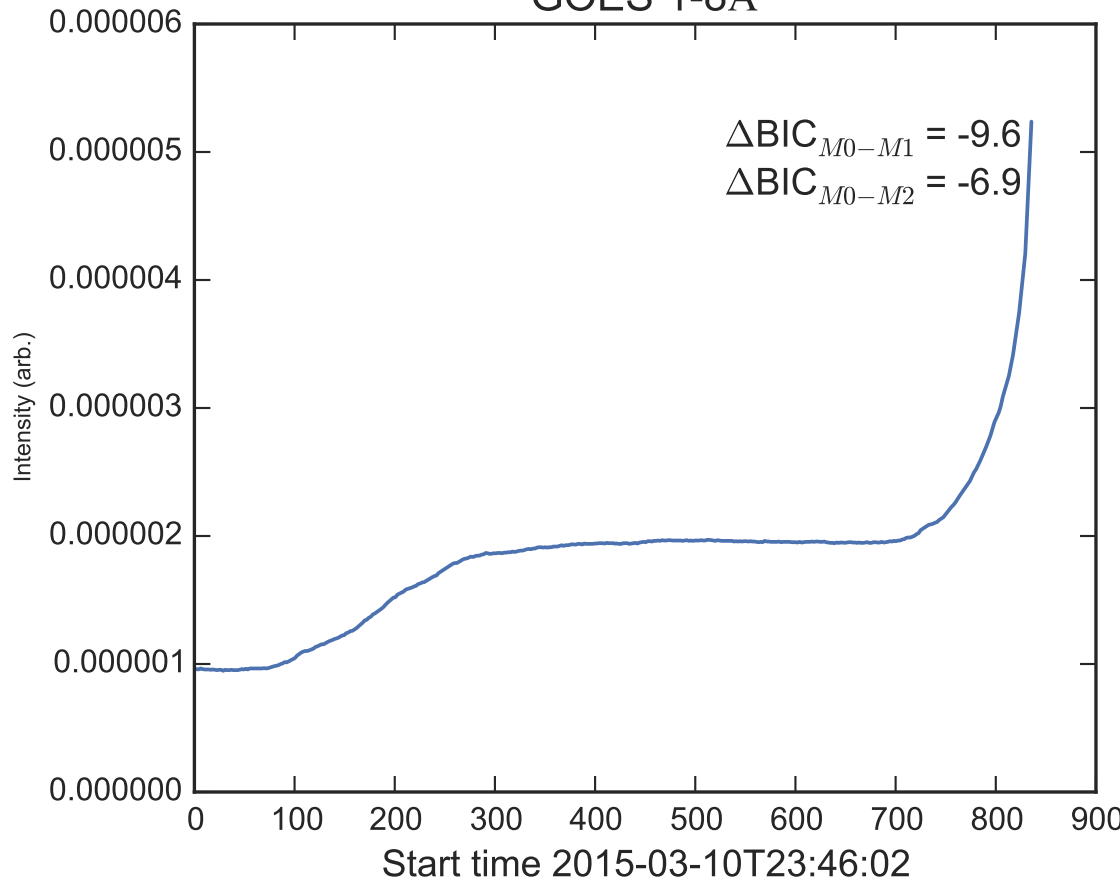

GOES 1-8Å

Power Spectral Density (PSD) - Model 0

Power Spectral Density (PSD) - Model 1

Power Spectral Density (PSD) - Model 2