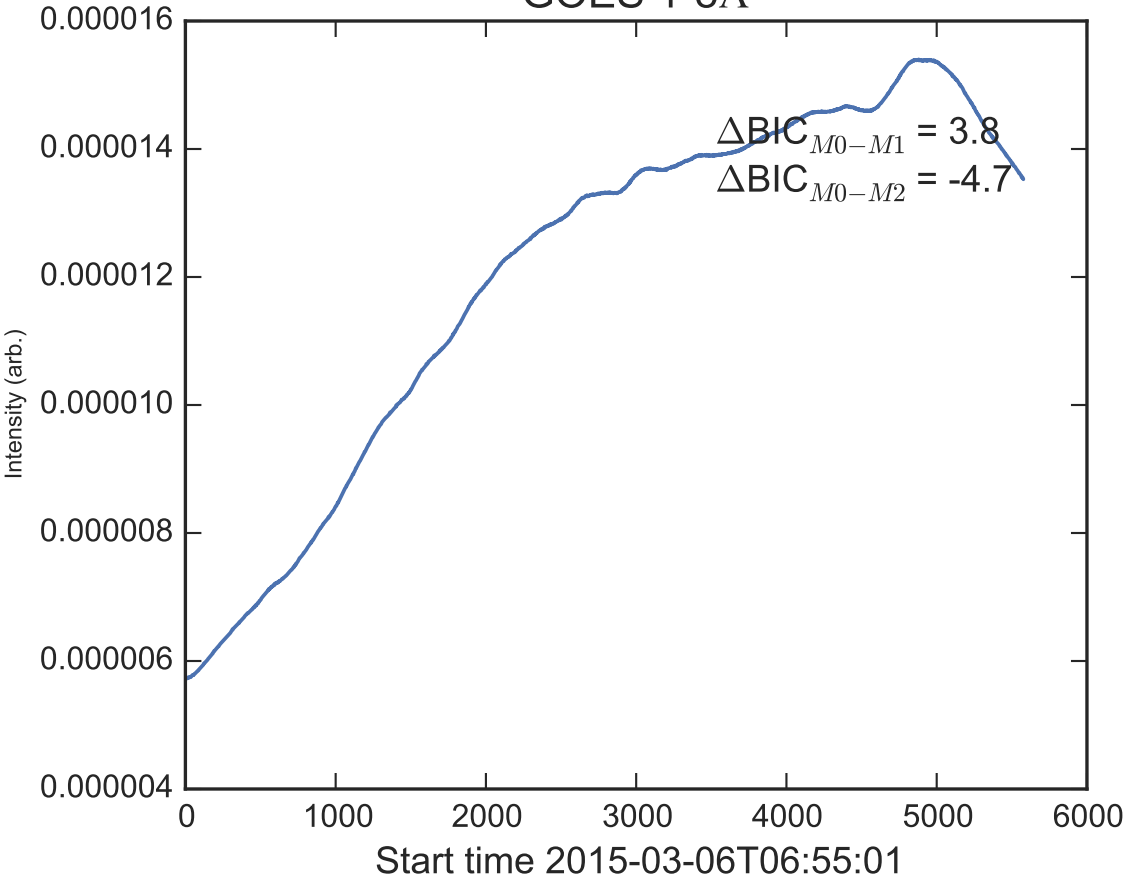

GOES 1-8Å

Power Spectral Density (PSD) - Model 0

Power Spectral Density (PSD) - Model 1

Power Spectral Density (PSD) - Model 2