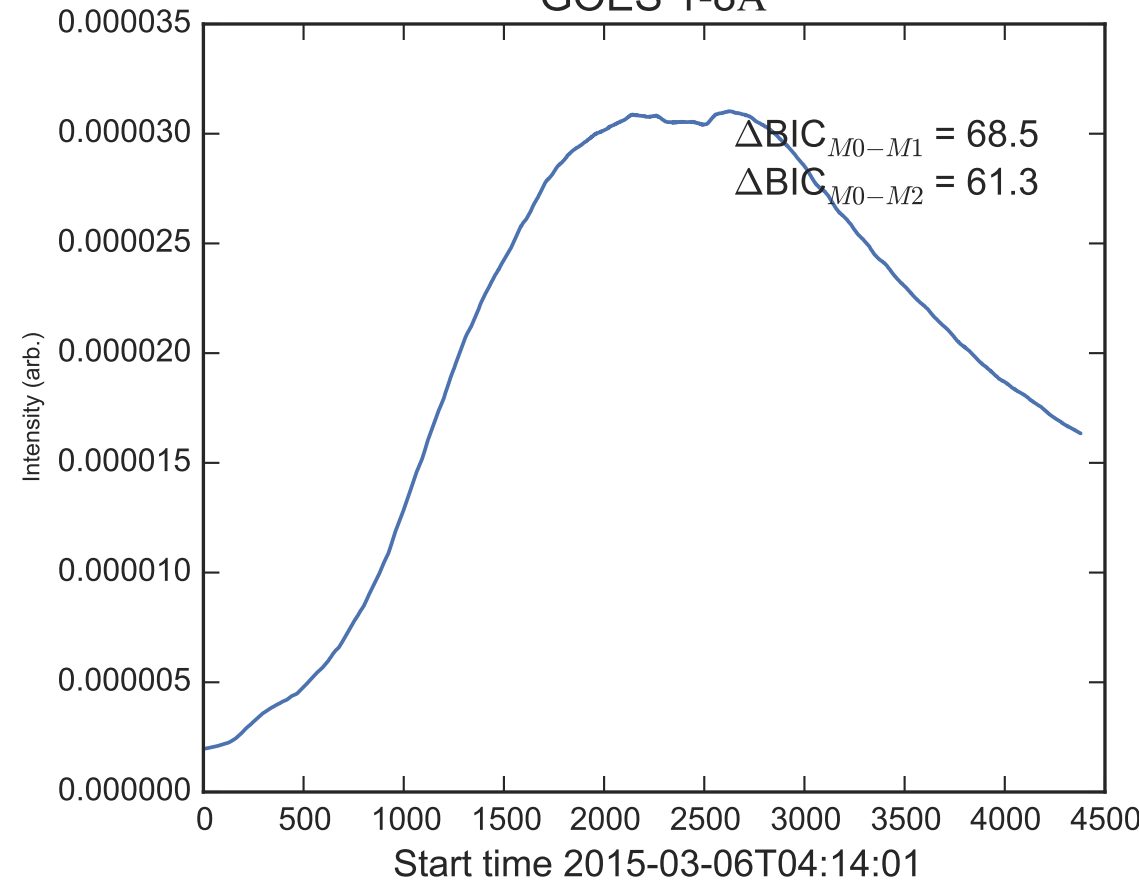

GOES 1-8Å

Power Spectral Density (PSD) - Model 0

Power Spectral Density (PSD) - Model 1

Power Spectral Density (PSD) - Model 2