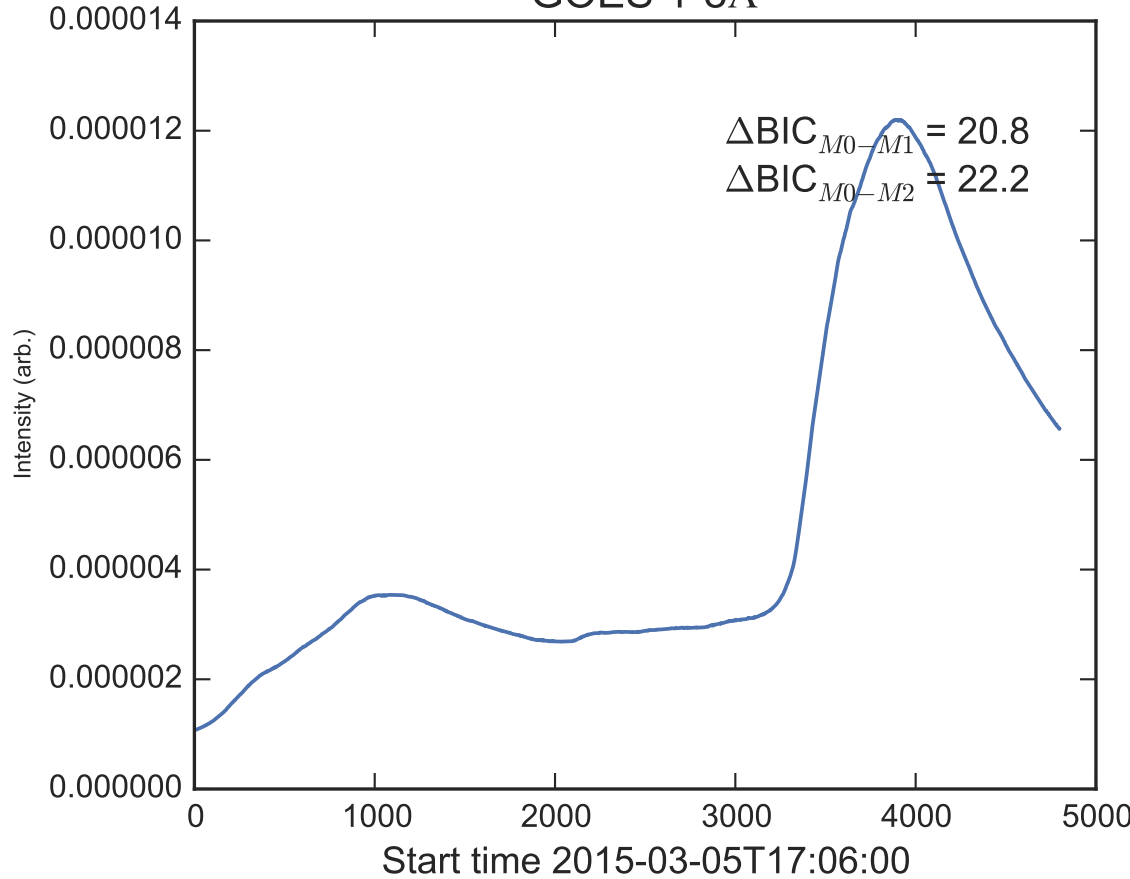

GOES 1-8Å

Power Spectral Density (PSD) - Model 0

Power Spectral Density (PSD) - Model 1

Power Spectral Density (PSD) - Model 2