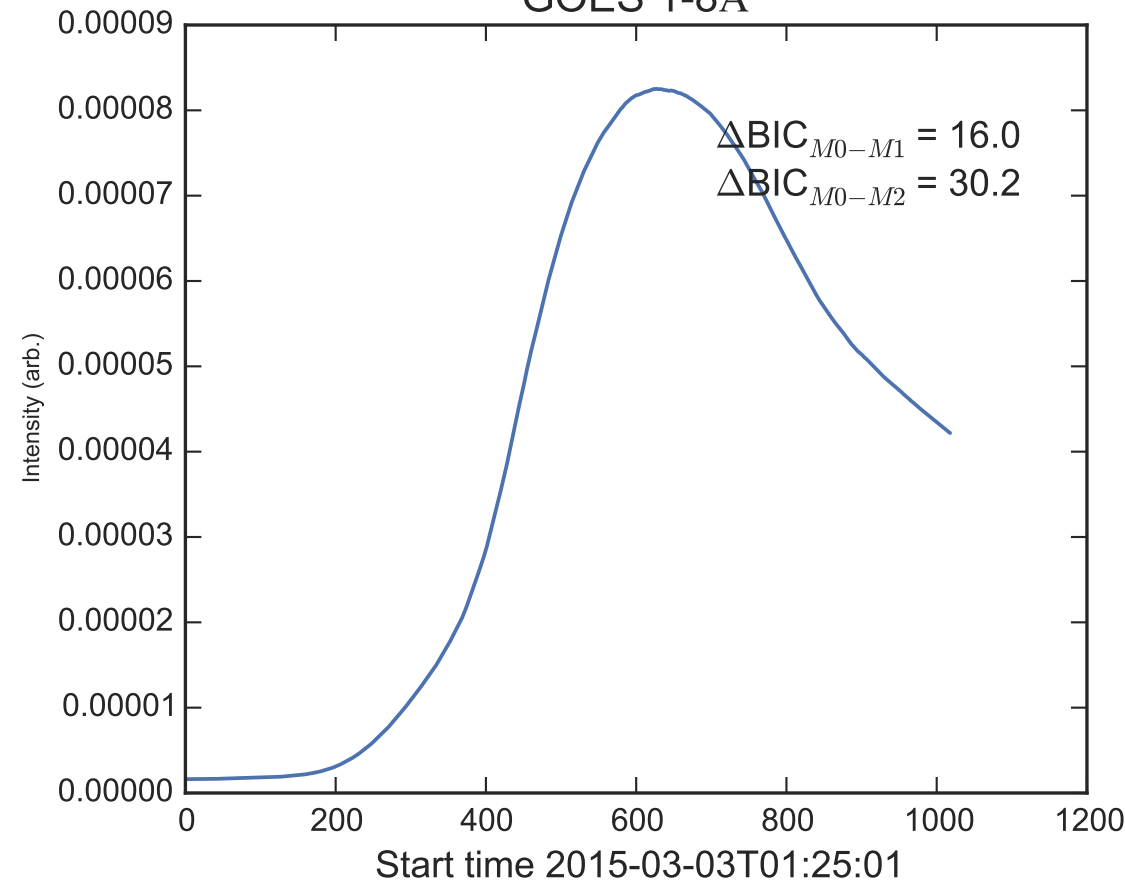

GOES 1-8Å

Power Spectral Density (PSD) - Model 0

Power Spectral Density (PSD) - Model 1

Power Spectral Density (PSD) - Model 2