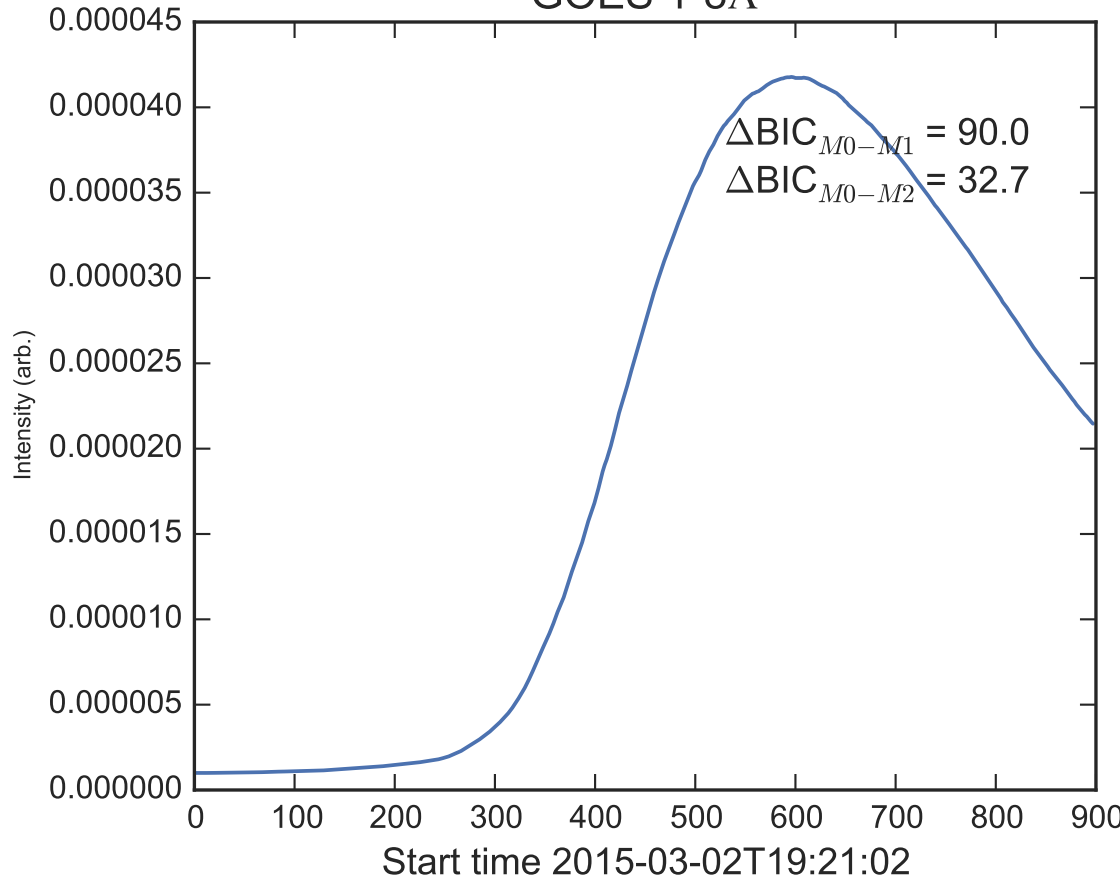

GOES 1-8Å

Power Spectral Density (PSD) - Model 0

Power Spectral Density (PSD) - Model 1

Power Spectral Density (PSD) - Model 2